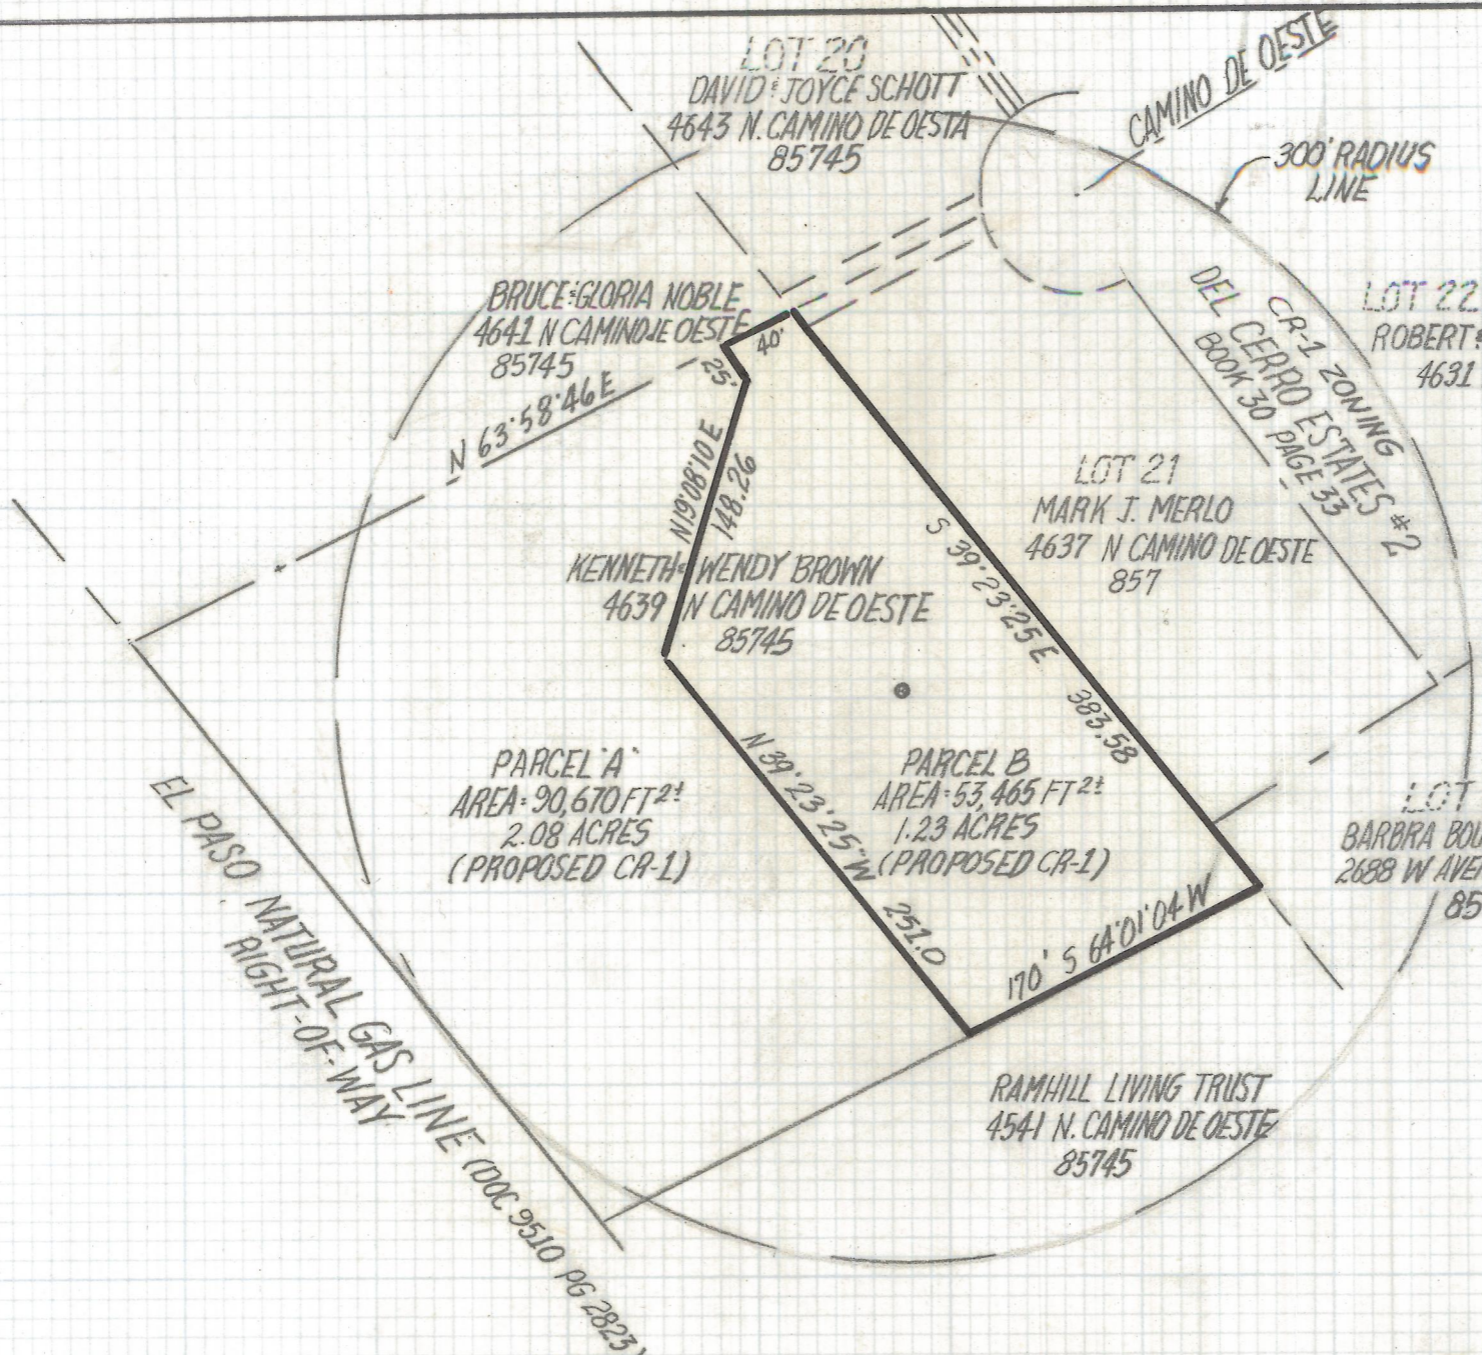

DISCLAIMER:

This unrecorded Record of Survey was donated to the City of Tucson. The City of Tucson provides this data for your personal use "as is." Additionally, the City of Tucson provides this information with the understanding that it is not guaranteed to be accurate, correct or complete and conclusions drawn from such information are the responsibility of the user.

N
SCALE 1"=100'

SKETCH
OF

ADJACENT PROPERTIES WITHIN A 300
FOOT RADIUS OF 4639 N CAMINO
DE OESTE

ROBERT F. MELLEN
REGISTERED LAND SURVEYOR
TUCSON, ARIZONA
JOB # 95-10

Z-2017-009