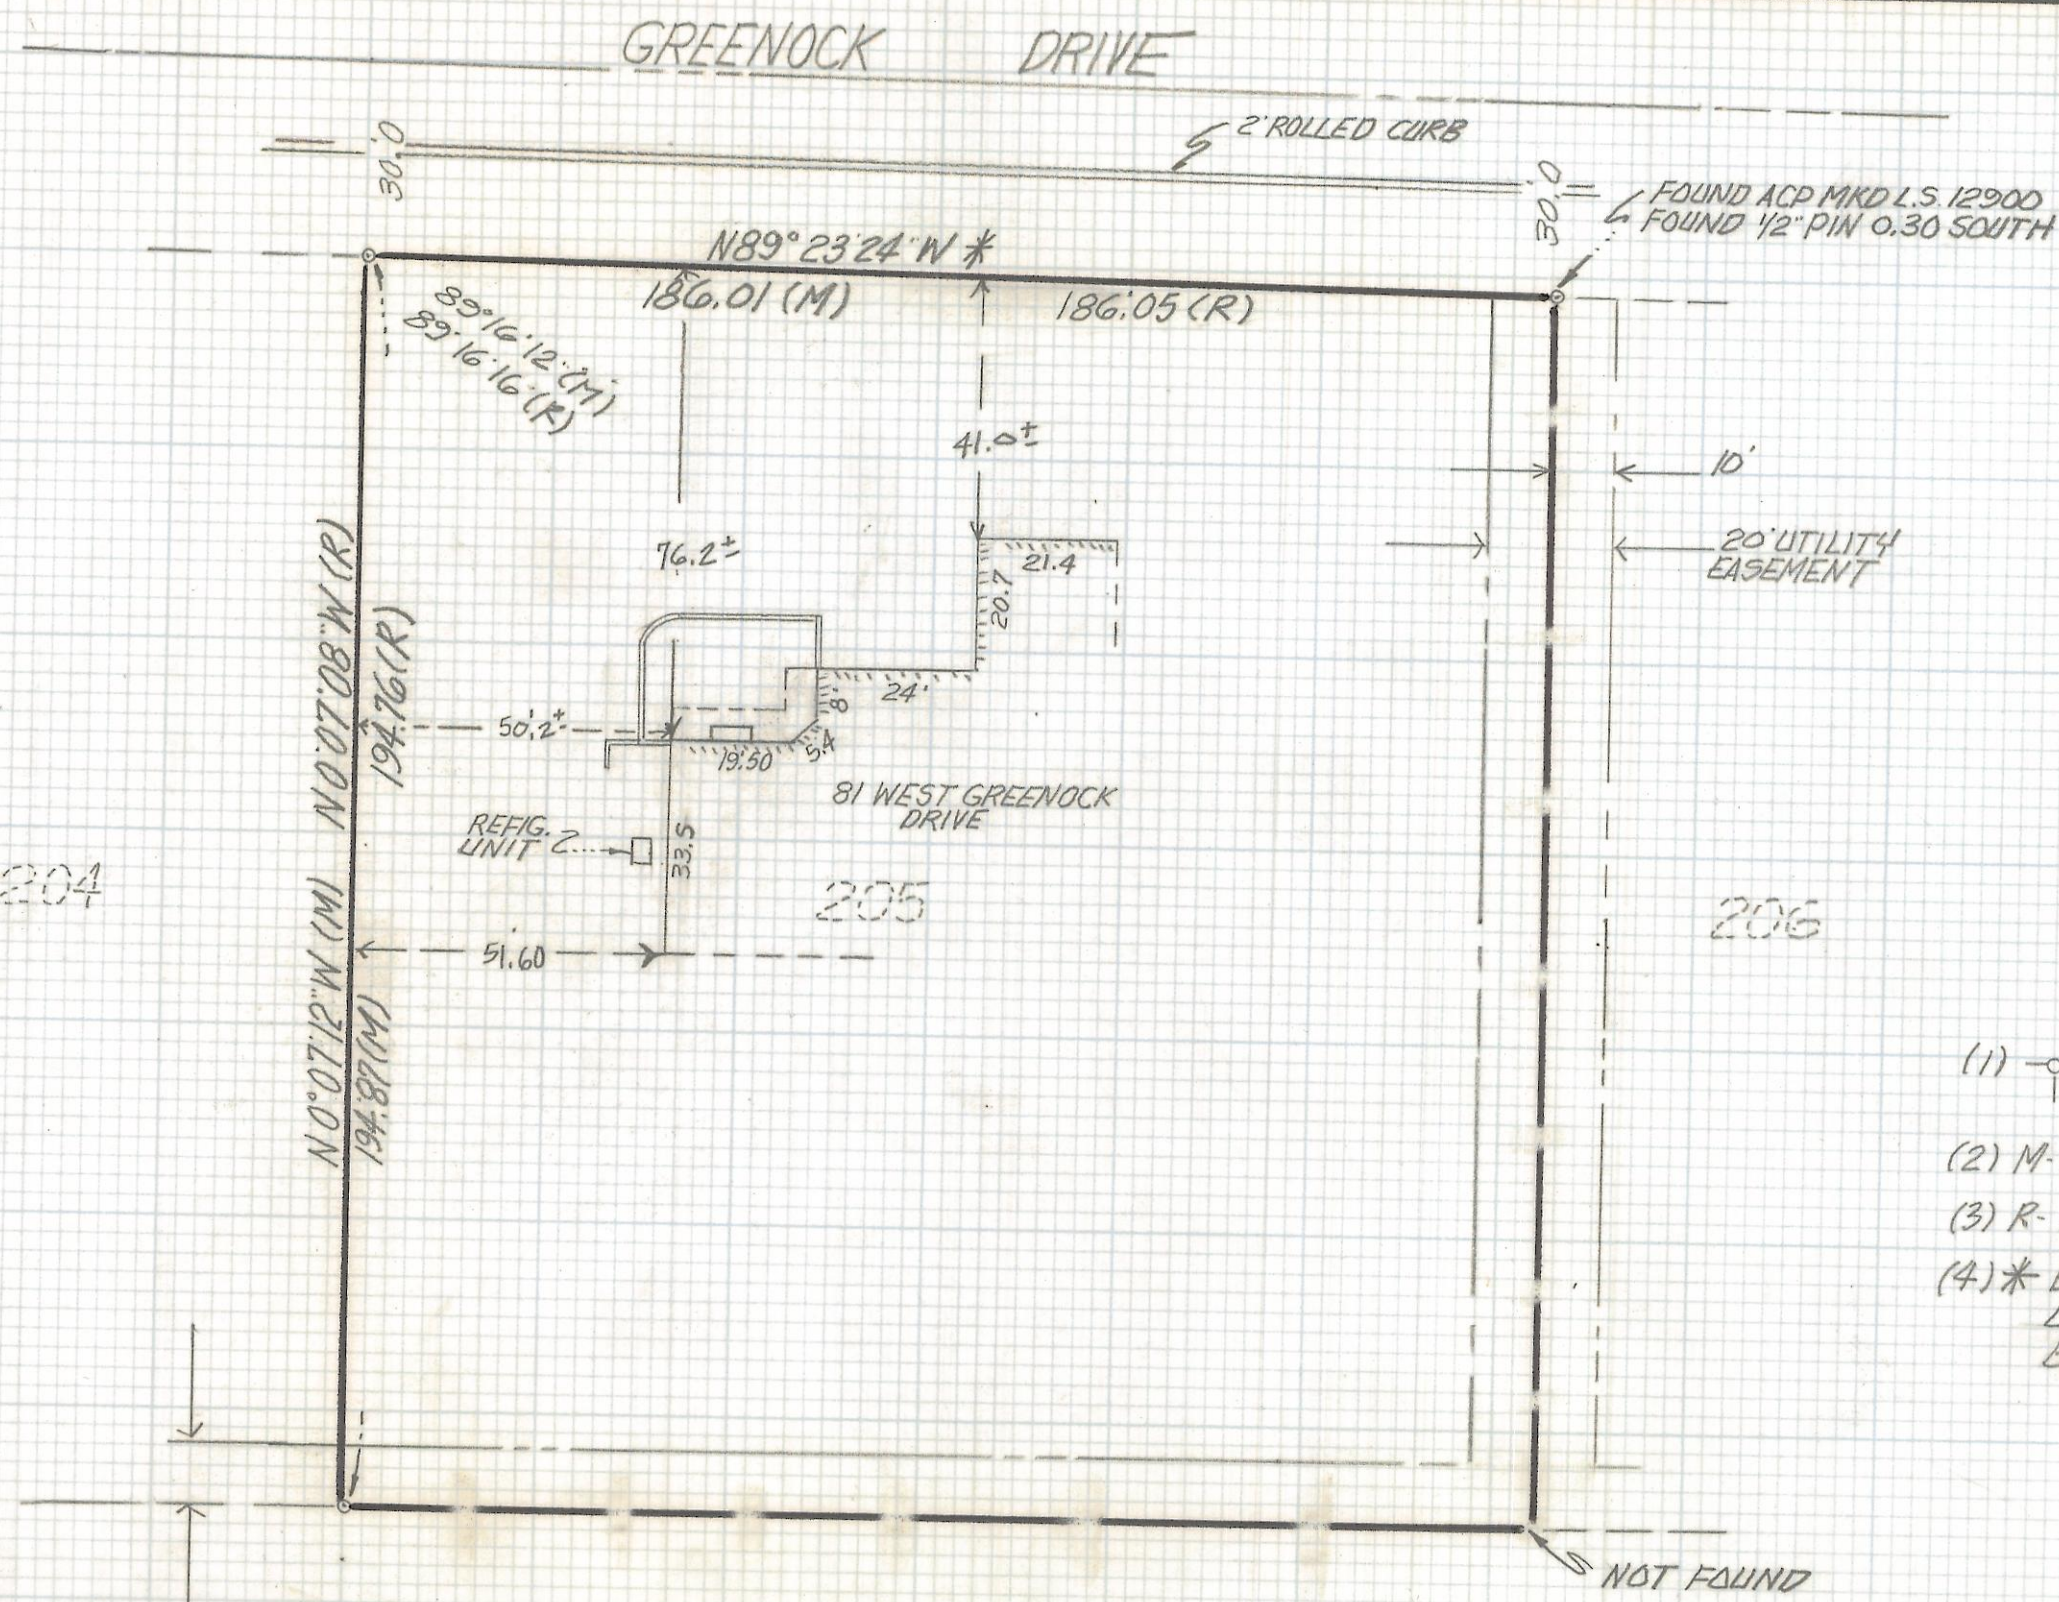

NOTES

- (1) —○ INDICATES FOUND ACP MKD L.S. 12900 UNLESS NOTED
- (2) M- MEASURED
- (3) R- MAP OR DEED RECORD
- (4)* BASIS OF BEARINGS N 89°23'24"W NORTH LINE OF LOT 205 ORO VALLEY ESTATES BOOK 13 PAGE 60 MAPS AND PLATS

RESULTS OF SURVEY

OF A PORTION OF LOT 205 ORO VALLEY ESTATES RECORDED IN BOOK 13 OF MAPS AND PLATS AT PAGE 60 IN THE OFFICE OF THE PIMA COUNTY RECORDER PIMA COUNTY ARIZONA

ROBERT F. MELLEN
REGISTERED LAND SURVEYOR
TUCSON, ARIZONA
JOB# 92-122