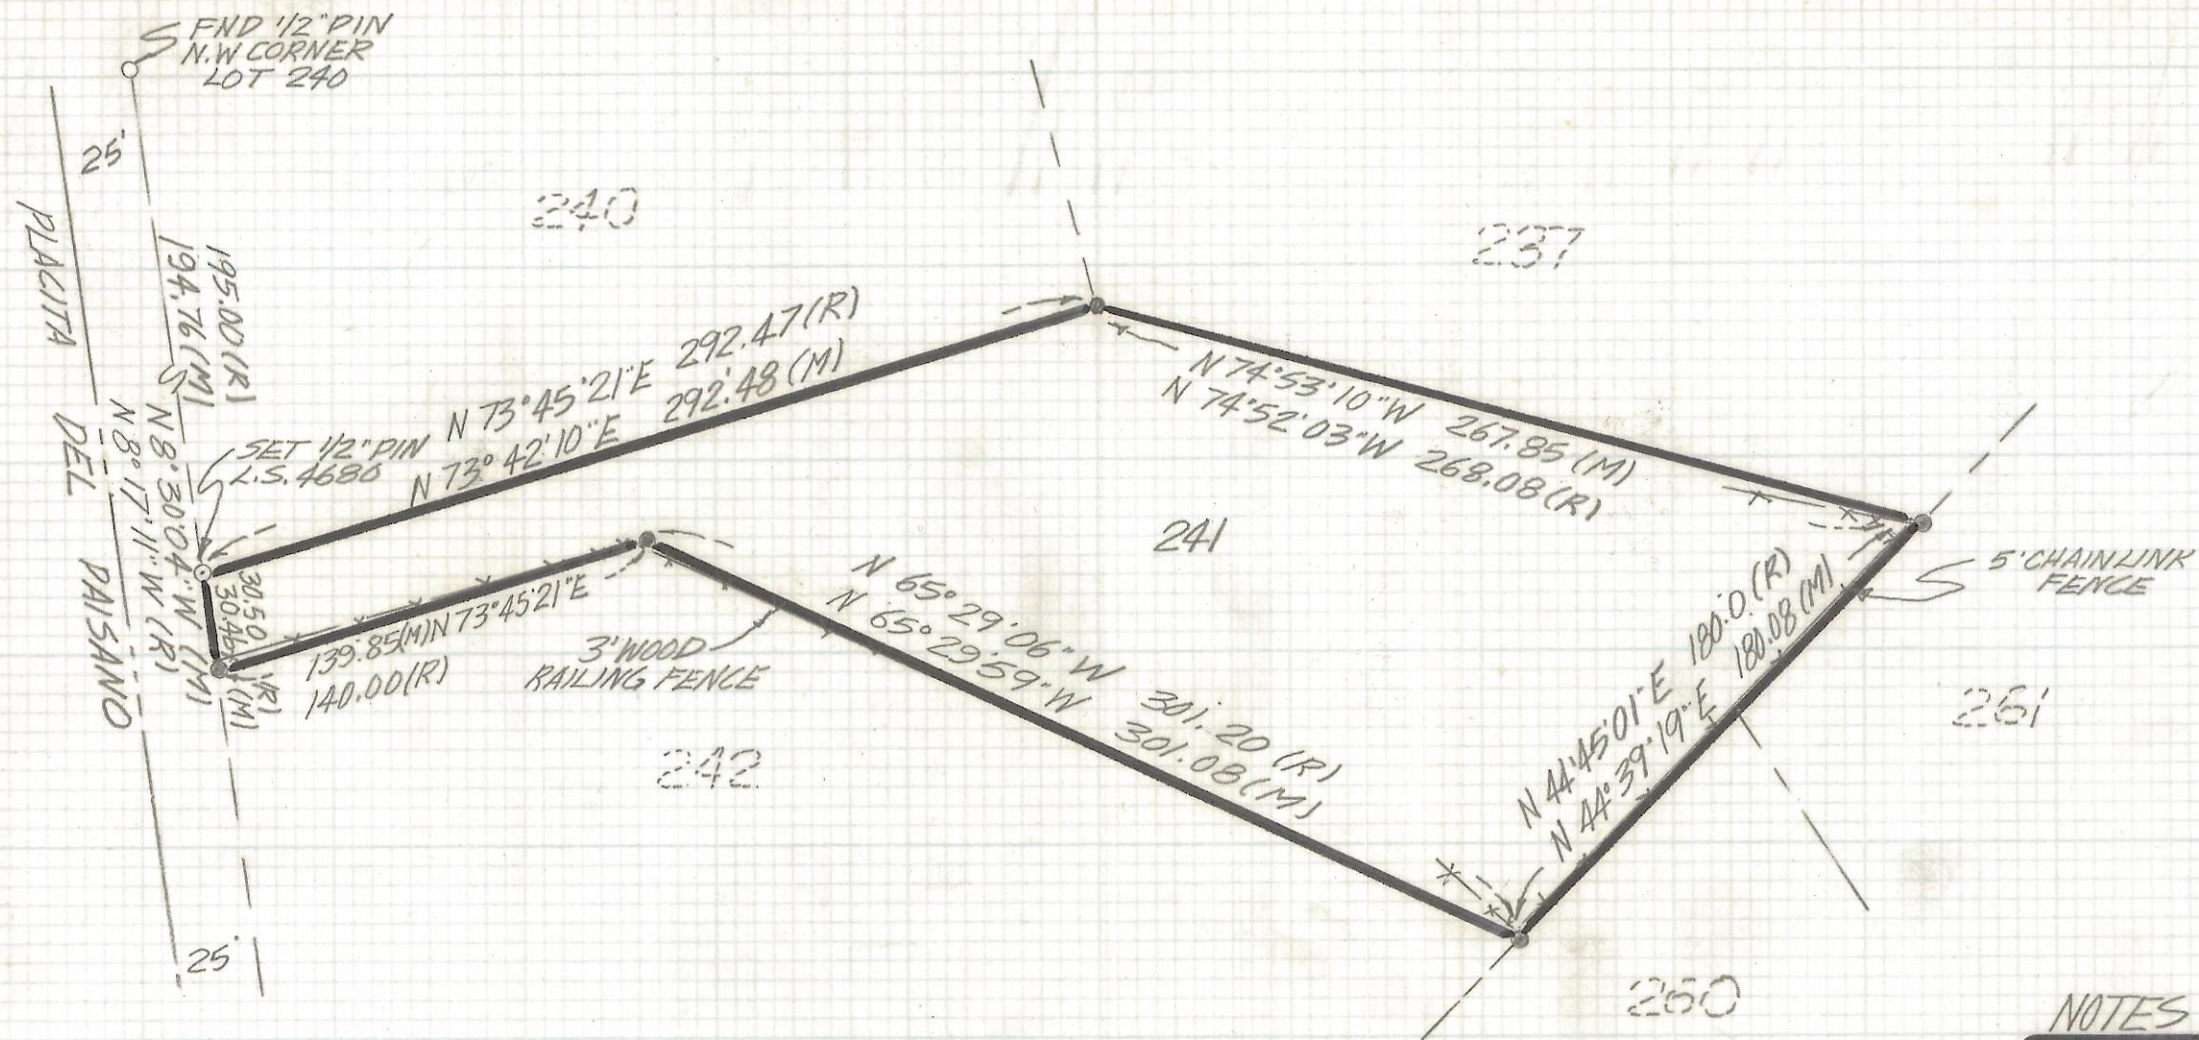

DISCLAIMER:

This unrecorded Record of Survey was donated to the City of Tucson. The City of Tucson provides this data for your personal use "as is." Additionally, the City of Tucson provides this information with the understanding that it is not guaranteed to be accurate, correct or complete and conclusions drawn from such information are the responsibility of the user.

NOTES

- (1) INDICATES FOUND 1/2" PIN MKD PE 2663 UNLESS NOTED
- (2) M-MEASURED
- (3) R- MAP OR DEED RECORD

RESULTS OF SURVEY

OF LOT 241 RANCHO DEL CERRO RECORDED IN BOOK 28 OF MAPS AND PLATS AT PAGE 24 IN THE OFFICE OF THE PIMA COUNTY RECORDER PIMA COUNTY ARIZONA

ROBERT F. MELLEN
 REGISTERED LAND SURVEYOR
 TULSON, ARIZONA
 JOB # 91-1
 Z-2017-421