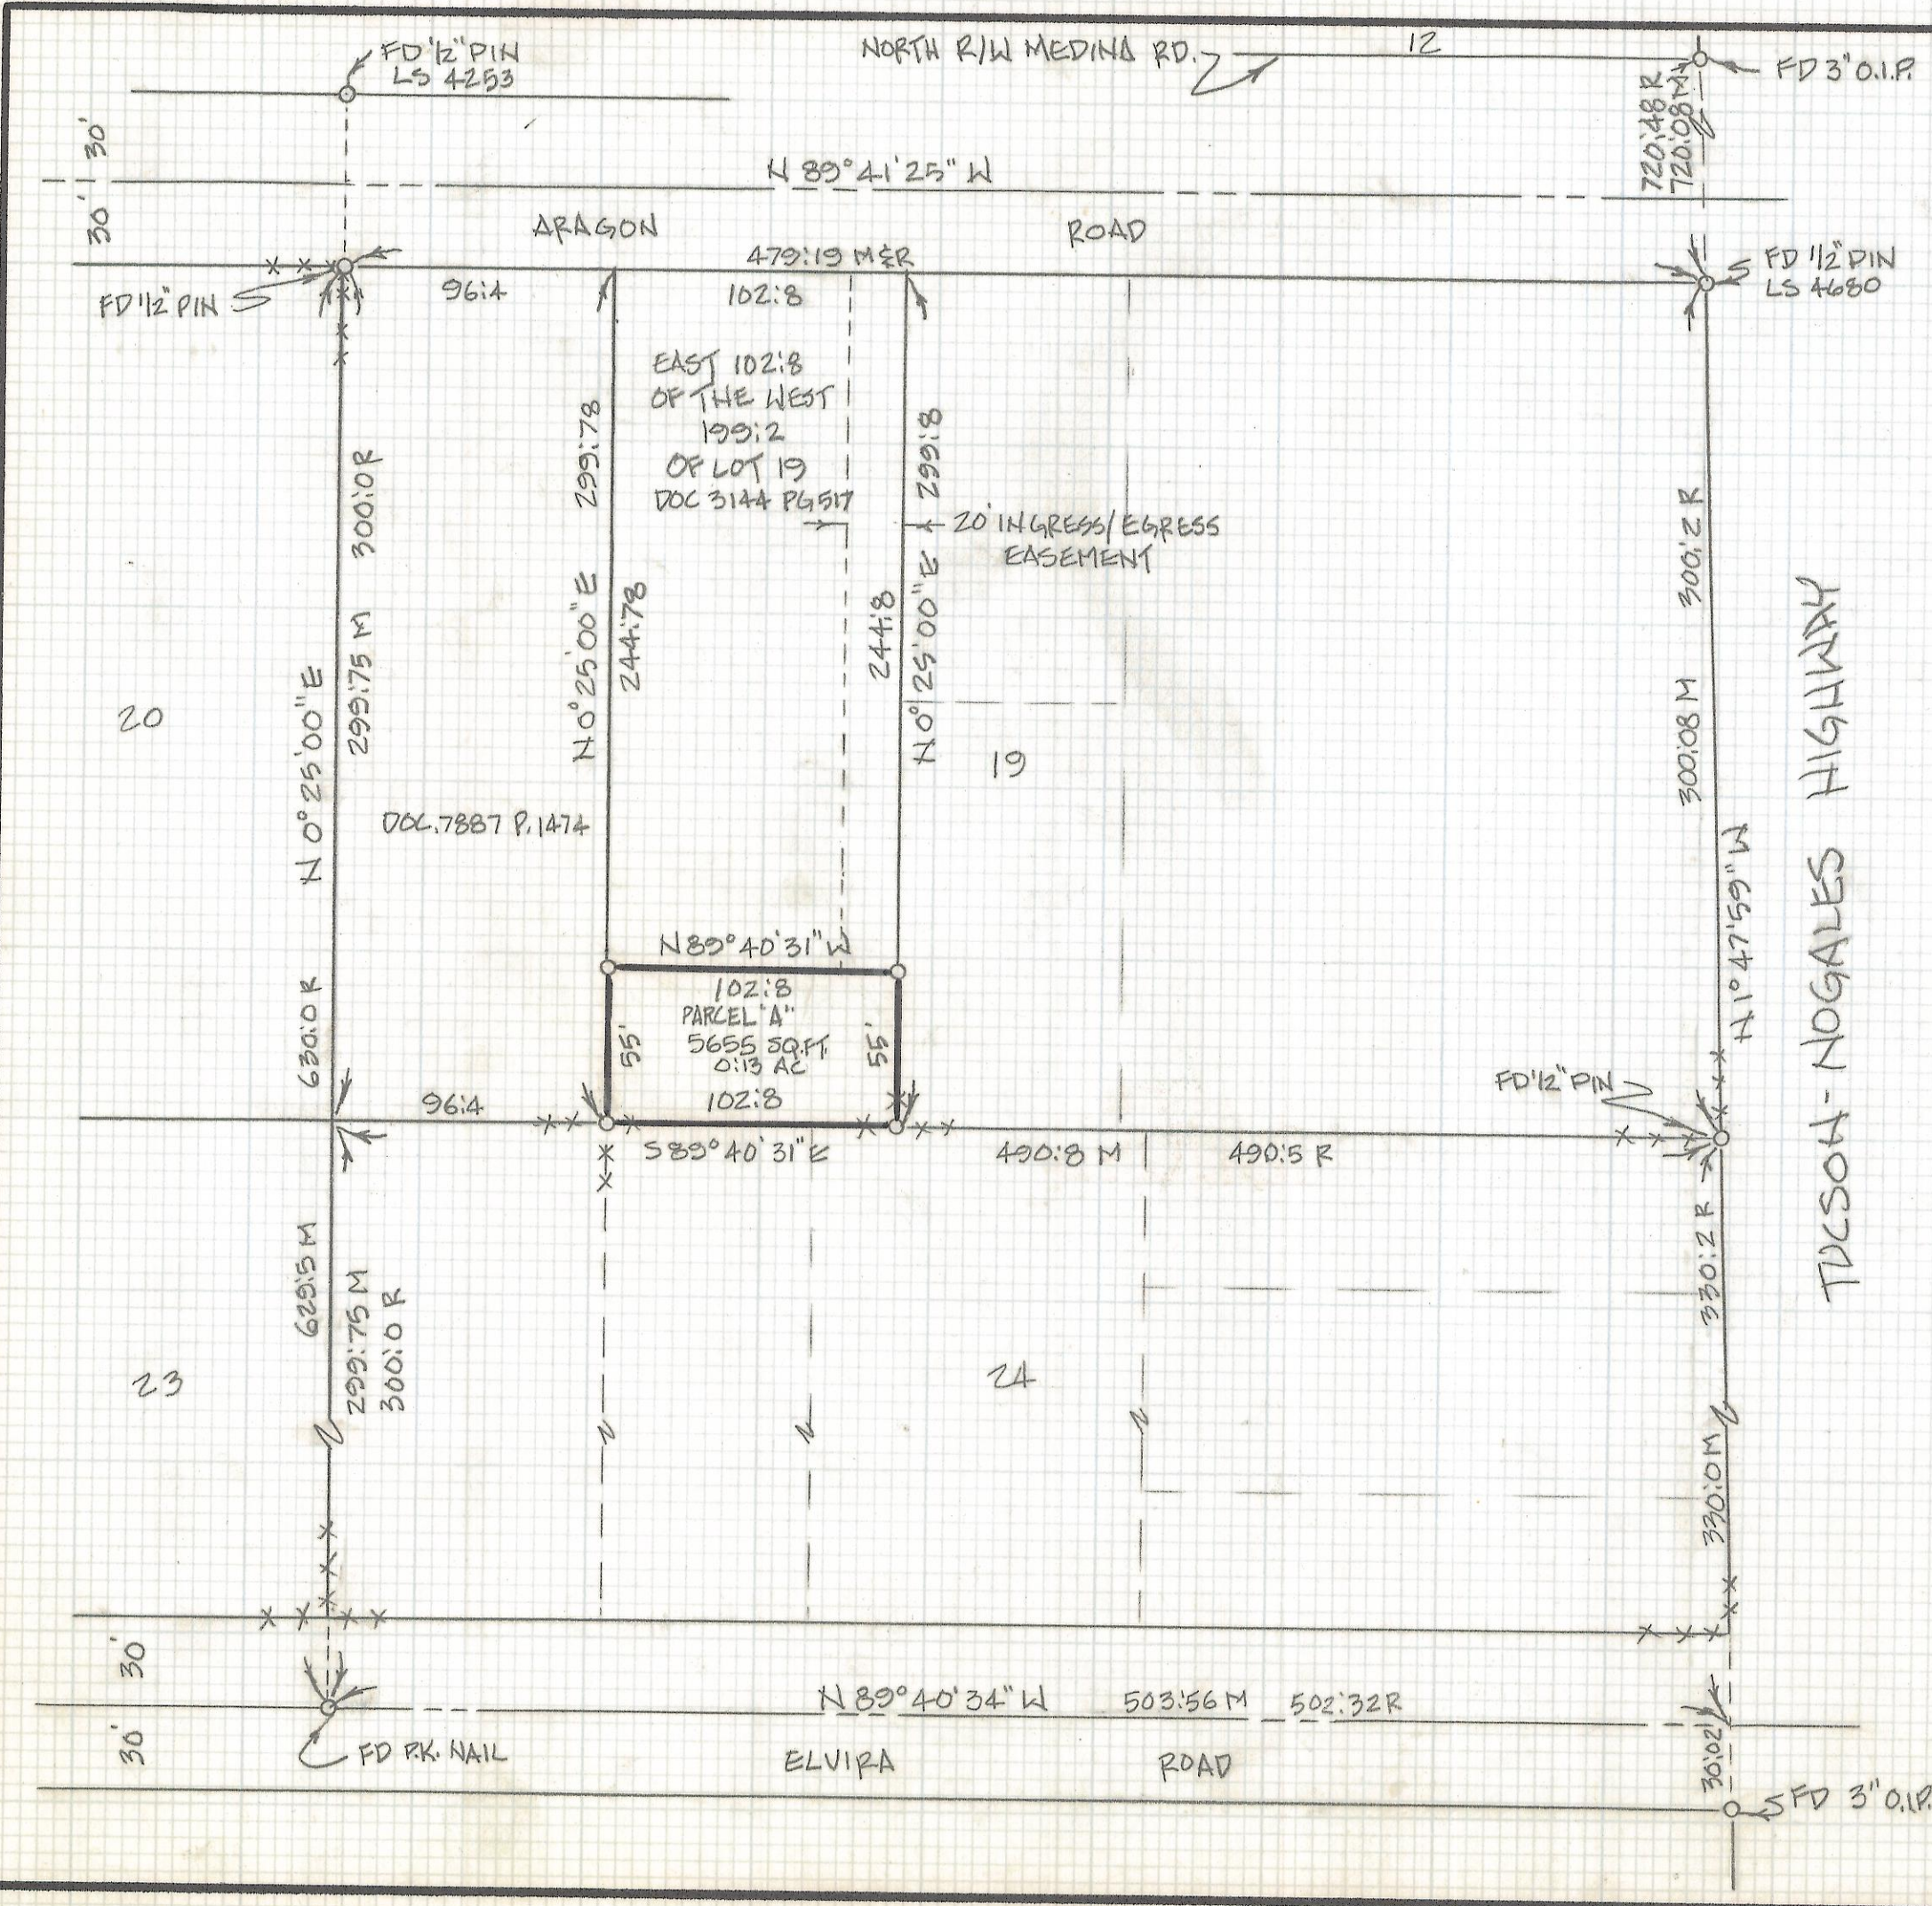

- NOTES:
- (1) ♀ - INDICATE 1/2" PIN MKD LS 4680 SET UNLESS NOTED
 - (2) M - MEASURED
 - (3) R - MAP OR DEED RECORD
 - (4) SEE JOB 83-17

RESULTS OF SURVEY

OF A PORTION OF LOT 19 OF GOLDEN DAWN FARMS AS RECORDED IN BOOK 4 OF MAPS AND PLATS AT PAGE 98 IN THE OFFICE OF THE PIMA COUNTY RECORDER, PIMA COUNTY, ARIZONA.

Z-2018-110

ROBERT F. MCELLEN
 REGISTERED LAND SURVEYOR
 TUCSON, ARIZONA
 89-58