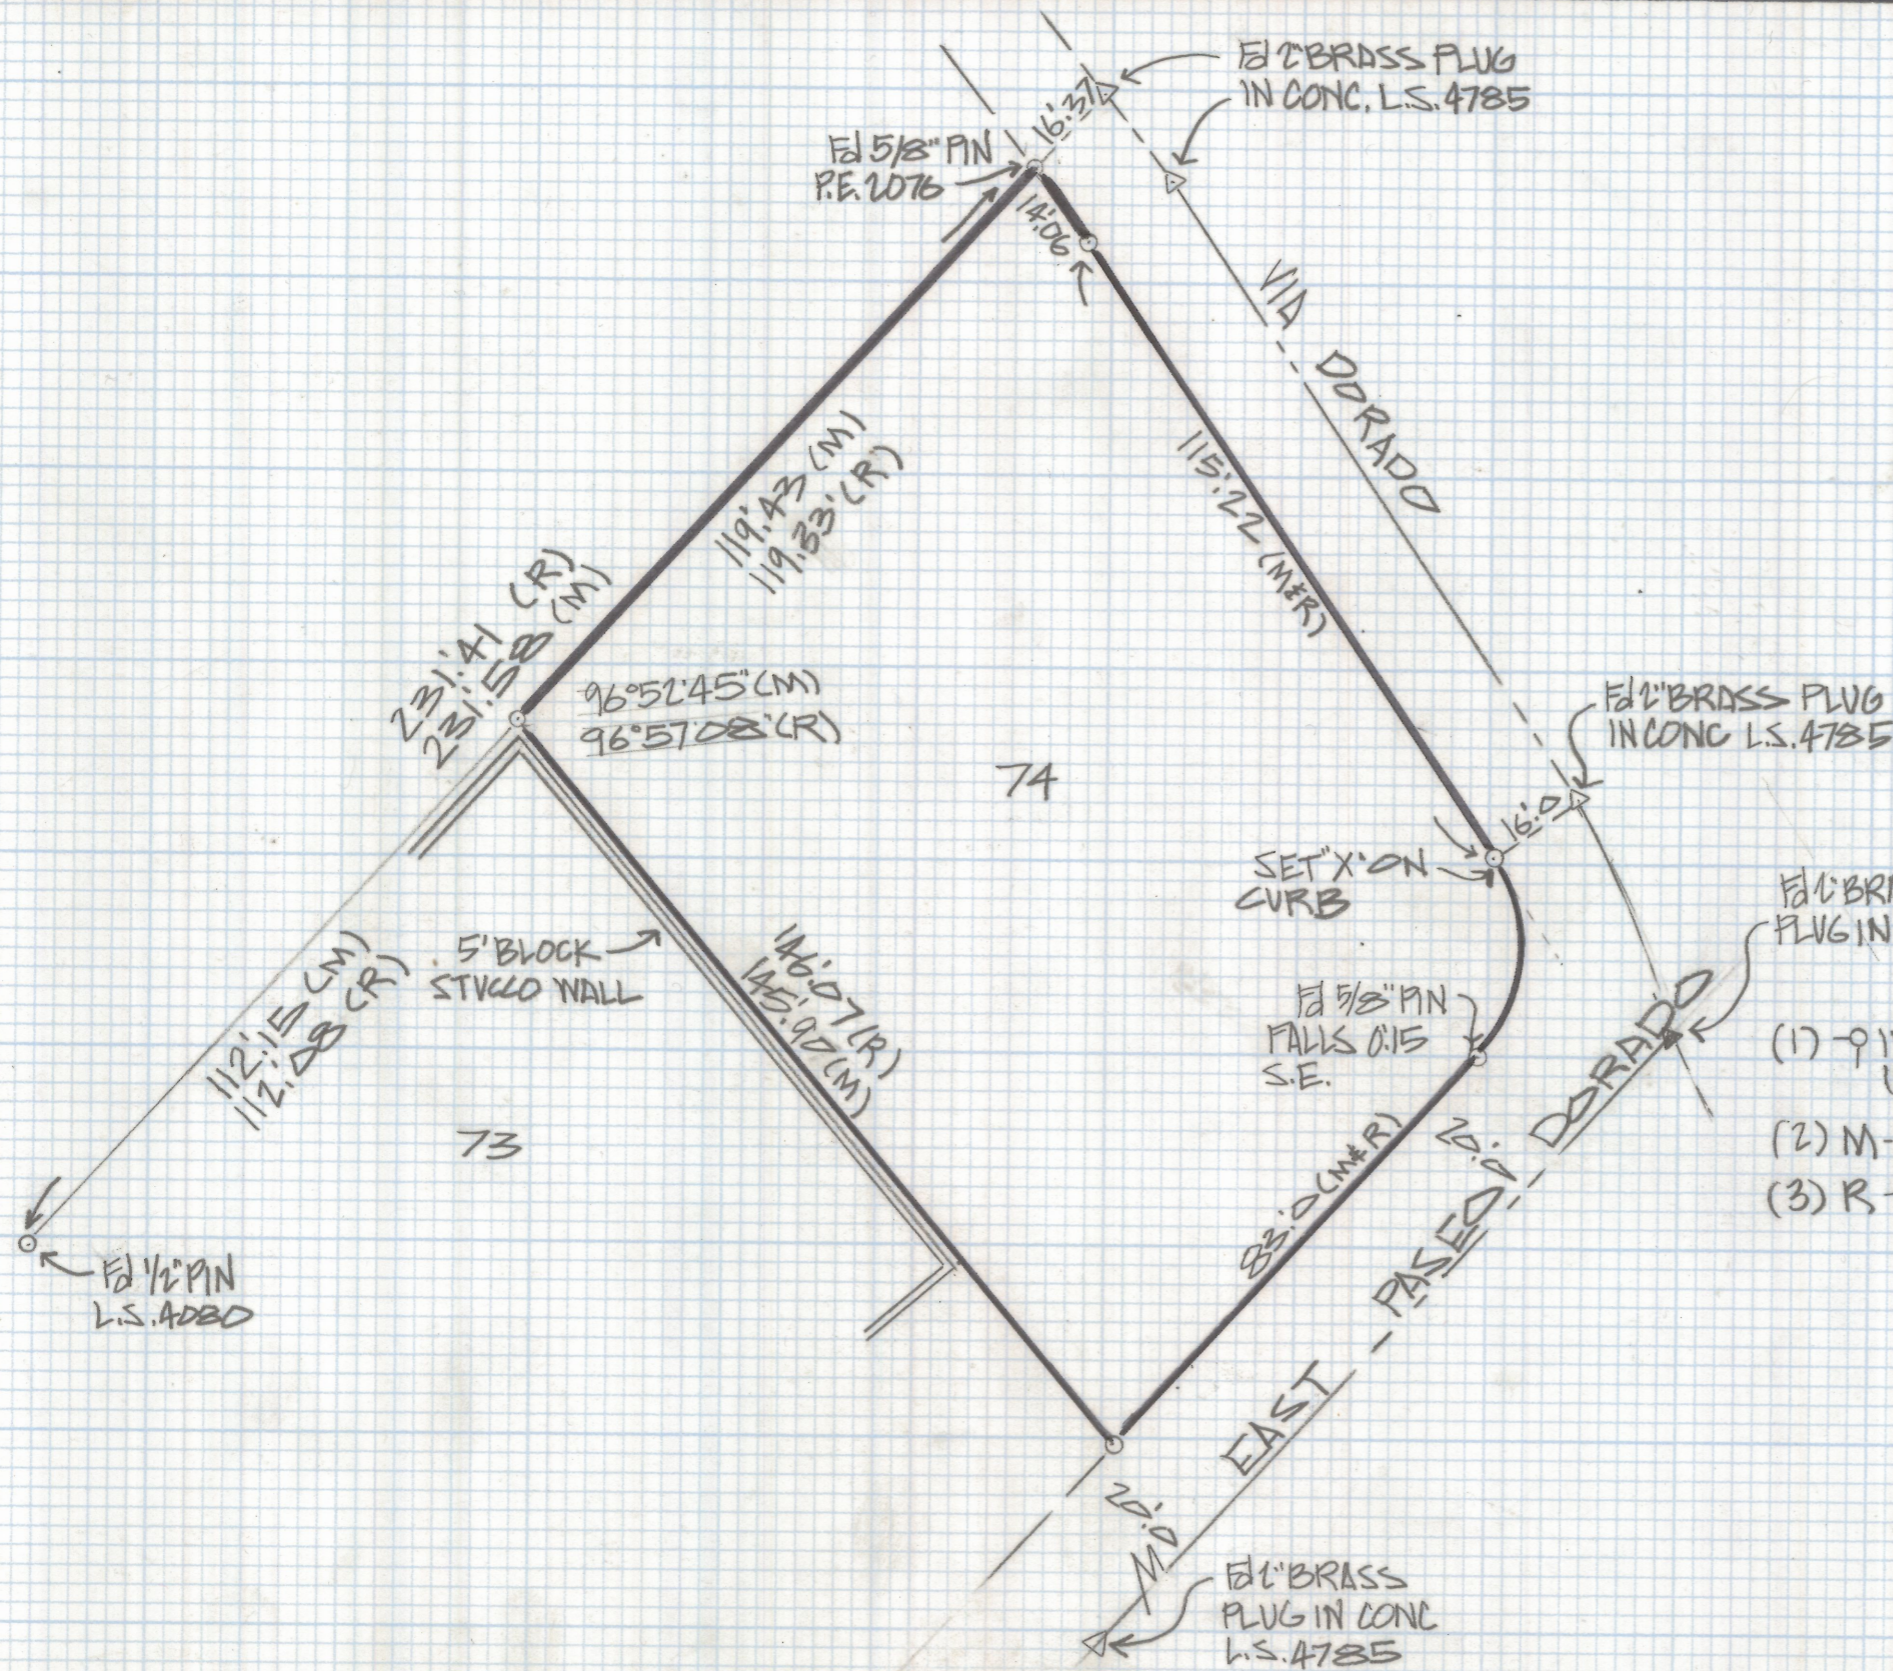

DISCLAIMER:

This unrecorded Record of Survey was donated to the City of Tucson. The City of Tucson provides this data for your personal use "as is." Additionally, the City of Tucson provides this information with the understanding that it is not guaranteed to be accurate, correct or complete and conclusions drawn from such information are the responsibility of the user.

NOTES

- (1) 9 INDICATES SET 1/2" PIN MKD L.S. 4680 UNLESS NOTED
- (2) M-MEASURED
- (3) R-MAP OR DEED RECORD

RESULTS OF SURVEY

OF LOT 74 BLOCK 70 DORADO COUNTRY CLUB ESTATES
 RECORDED IN BOOK 128 OF MAPS AND PLATS AT PAGE 36 IN
 THE OFFICE OF THE PIMA COUNTY RECORDER PIMA COUNTY
 ARIZONA

Z-2018-330
 ROBERT F. MELLEN
 REGISTERED LAND SURVEYOR
 TUCSON, ARIZONA
 JOB# 85-85