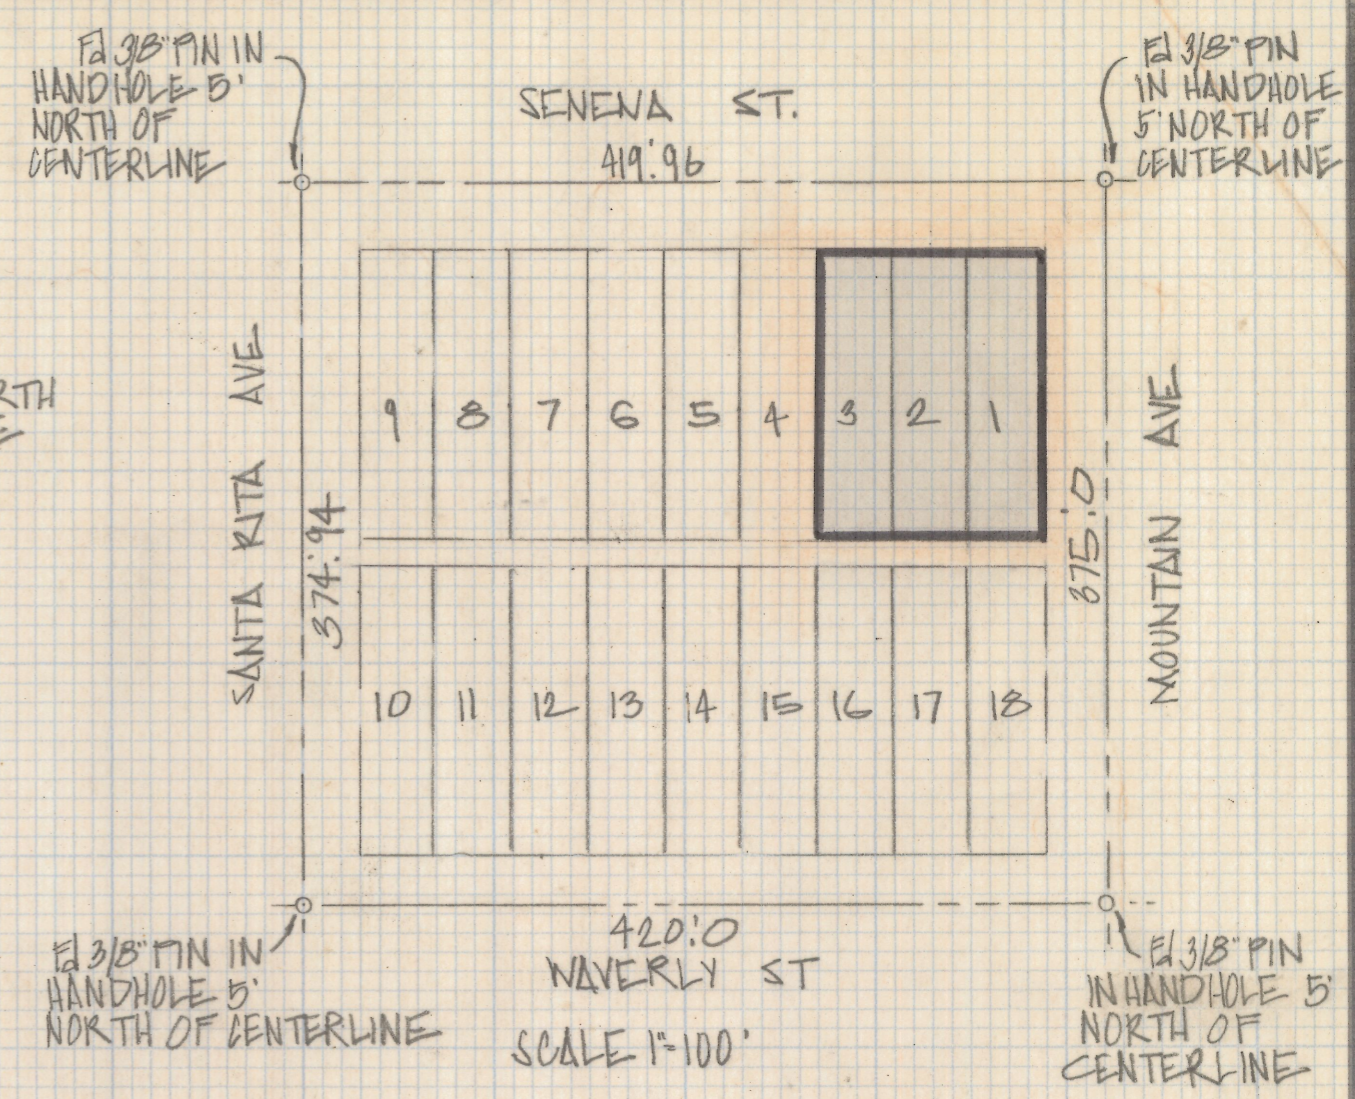

NOTES

- (1) - INDICATES SET 1/2" PIN MKD L.S. 4680 UNLESS NOTED
- (2) M - MEASURED
- (3) R - MAP OR DEED RECORD

RESULTS OF SURVEY

OF LOTS 1, 2 AND 3 BLOCK 21 MONTEREY ADDITION RECORDED IN BOOK 4 OF MAPS AND PLATS AT PAGE 85 IN THE OFFICE OF THE PIMA COUNTY RECORDER PIMA COUNTY ARIZONA

Z-2018-427
 ROBERT F. MELLEN
 REGISTERED LAND SURVEYOR
 TUCSON, ARIZONA
 JOB# 34-45

REVISED 4/16/84