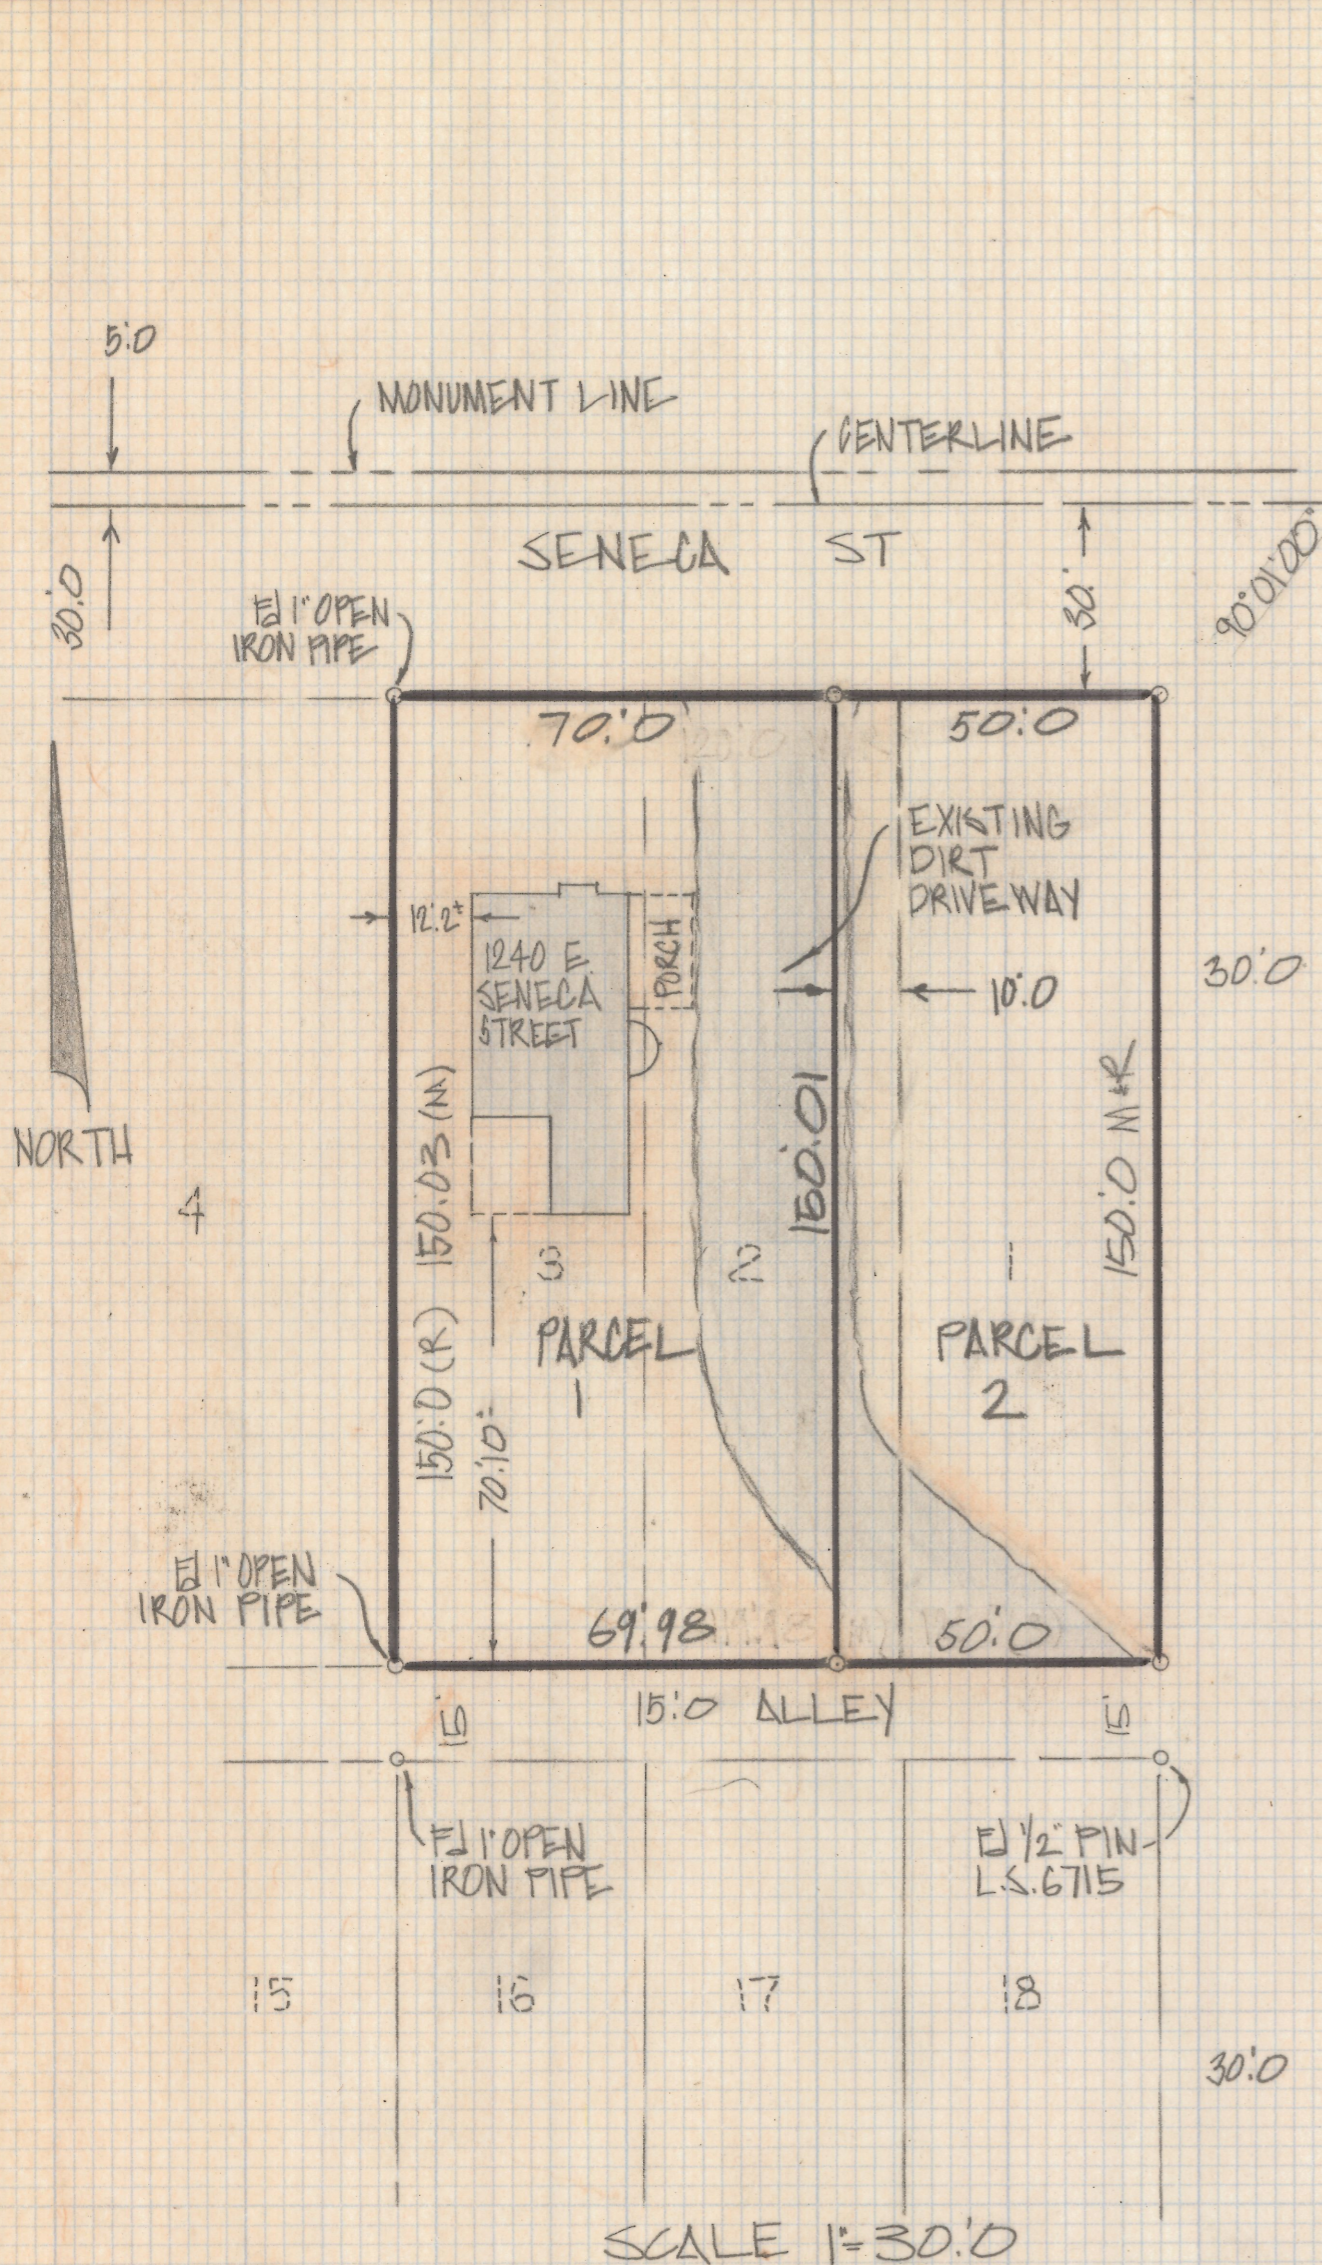

NOTES

- (1) - INDICATES SET 1/2" PIN MKD L.S. 4680 UNLESS NOTED
- (2) M - MEASURED
- (3) R - MAP OR DEED RECORD

RESULTS OF SURVEY

OF LOTS 1, 2 AND 3 BLOCK 21 MONTEREY ADDITION RECORDED IN BOOK 4 OF MAPS AND PLATS AT PAGE 85 IN THE OFFICE OF THE PIMA COUNTY RECORDER PIMA COUNTY ARIZONA

Z-2018-427
 ROBERT F. MELLEN
 REGISTERED LAND SURVEYOR
 TUCSON, ARIZONA
 JOB# 34-45

REVISED 4/16/84