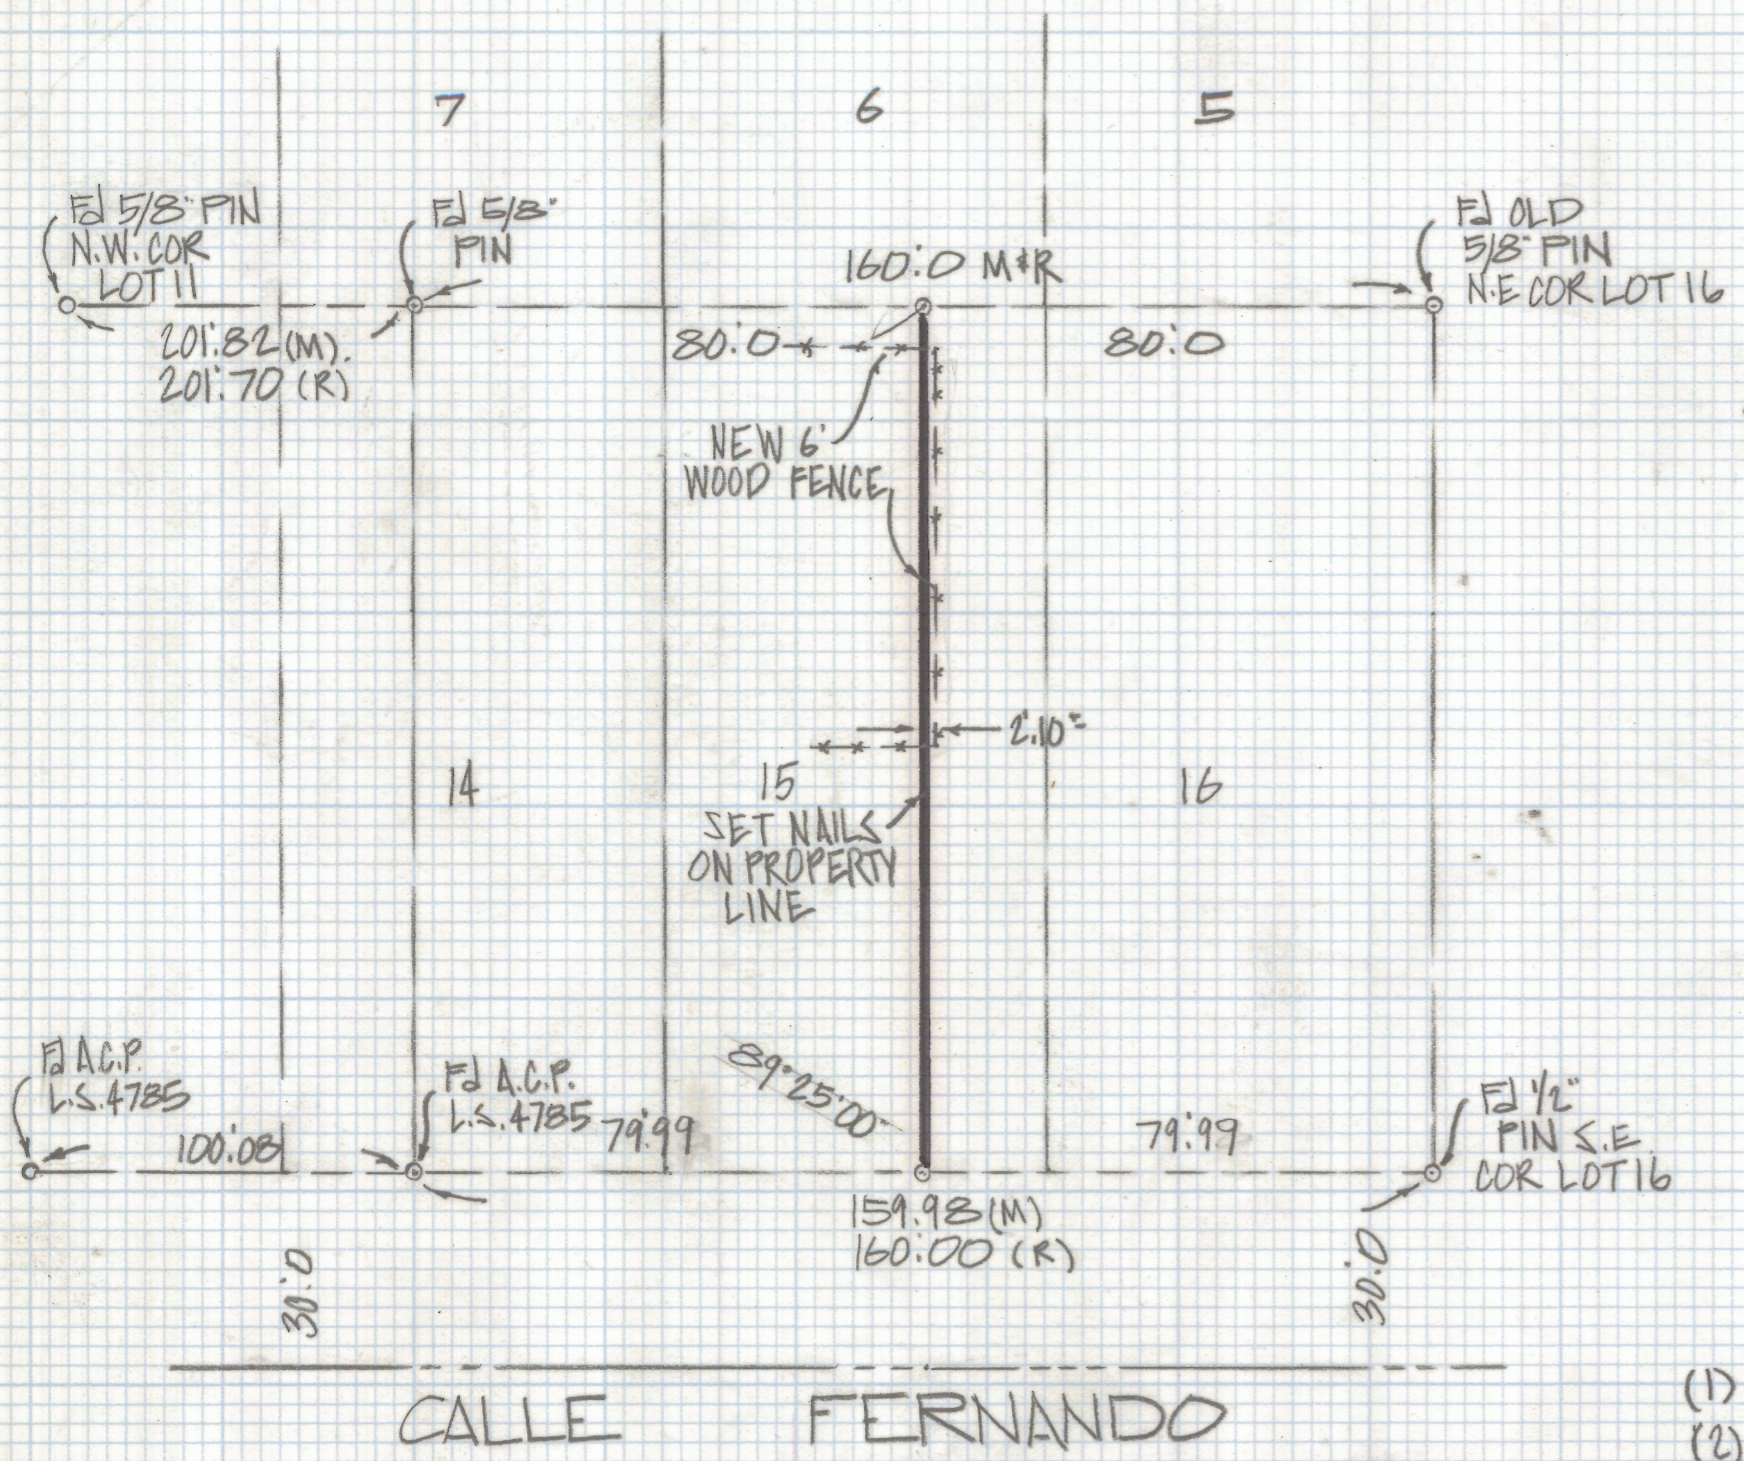

DISCLAIMER:

This unrecorded Record of Survey was donated to the City of Tucson. The City of Tucson provides this data for your personal use "as is." Additionally, the City of Tucson provides this information with the understanding that it is not guaranteed to be accurate, correct or complete and conclusions drawn from such information are the responsibility of the user.

RESULTS OF SURVEY

OF A PORTION OF LOT 15 BLOCK 7 EL MONTEVIDEO ESTATES
 RECORDED IN BOOK 5 OF MAPS AND AT PAGE 75 IN THE OFFICE
 OF THE PIMA COUNTY RECORDER PIMA COUNTY ARIZONA

NOTES

- (1) - o INDICATES SET 1/2" PIN MKD L.S. 4680 UNLESS NOTED
- (2) M - MEASURED
- (3) R - MAP OR DEED RECORD

Z-2018-449
 ROBERT F. MELLE
 REGISTERED LAND SURVEYOR
 TUCSON, ARIZONA
 JOB# 84-76