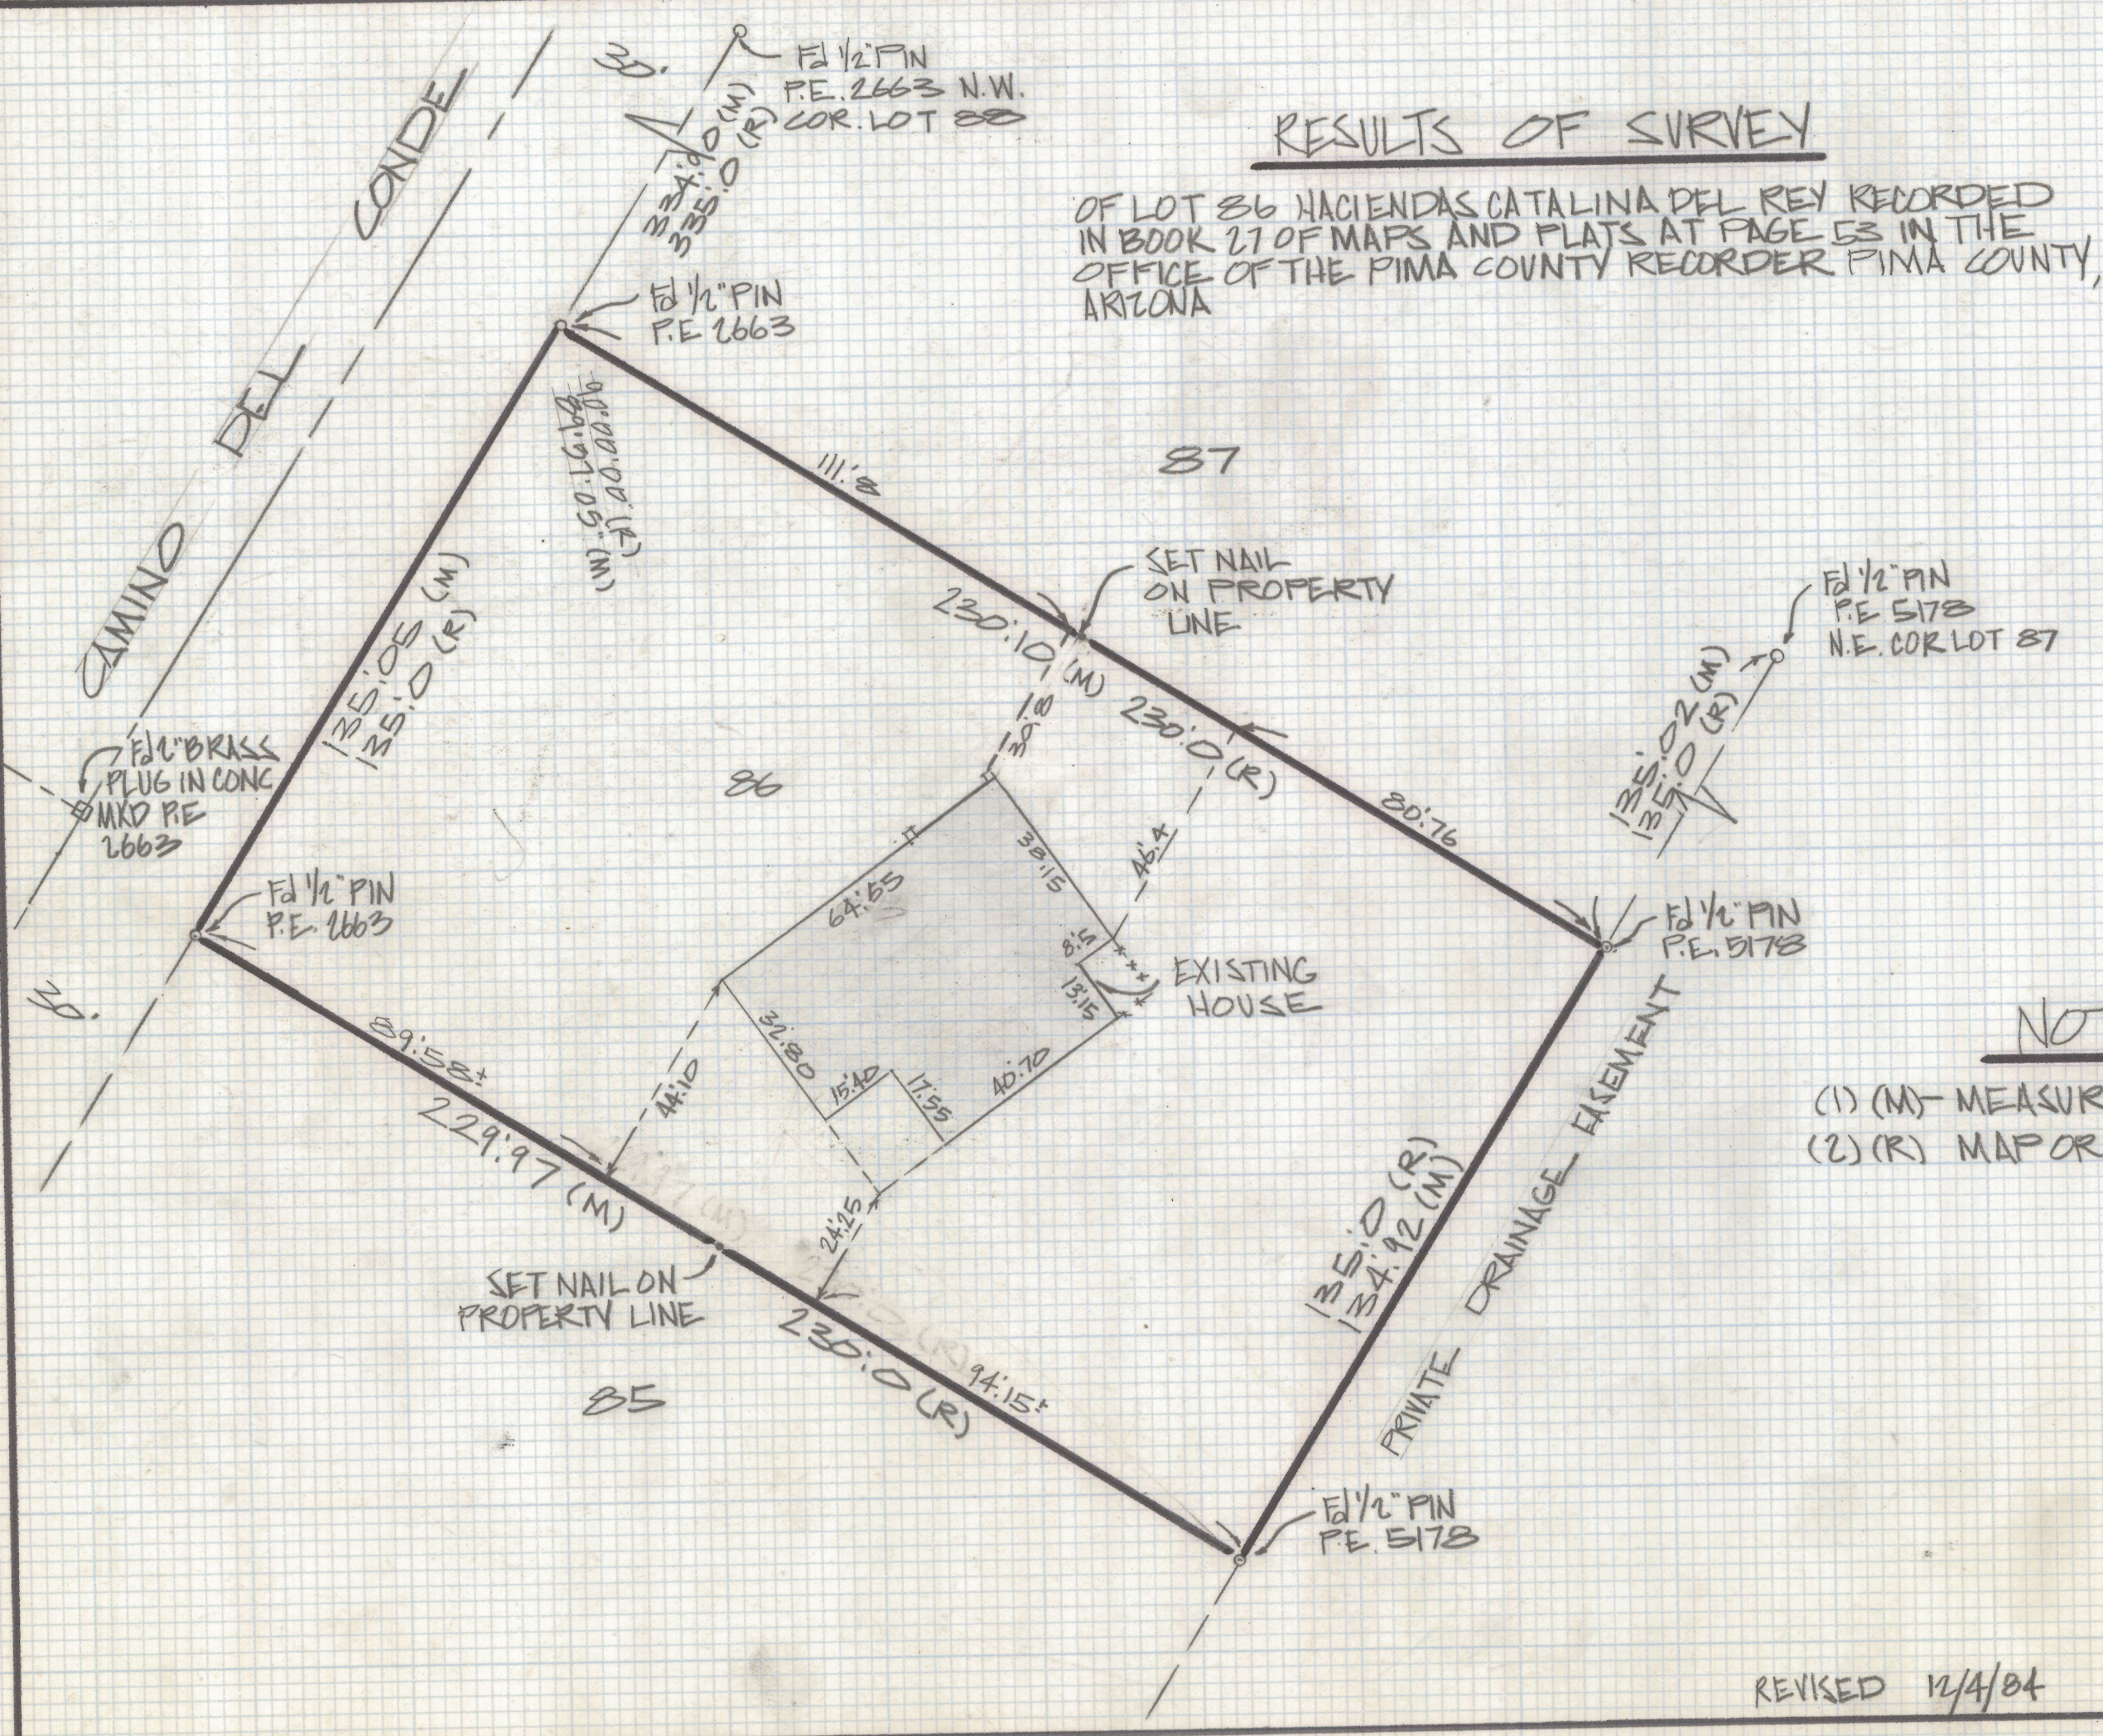

DISCLAIMER:

This unrecorded Record of Survey was donated to the City of Tucson. The City of Tucson provides this data for your personal use "as is." Additionally, the City of Tucson provides this information with the understanding that it is not guaranteed to be accurate, correct or complete and conclusions drawn from such information are the responsibility of the user.

RESULTS OF SURVEY

OF LOT 86 HACIENDAS CATALINA DEL REY RECORDED
IN BOOK 27 OF MAPS AND PLATS AT PAGE 53 IN THE
OFFICE OF THE PIMA COUNTY RECORDER PIMA COUNTY,
ARIZONA

NOTES

- (1) (M) - MEASURED
- (2) (R) - MAP OR DEED RECORD

Z-2018-497
ROBERT F. MELLEN
REGISTERED LAND SURVEYOR
TUCSON, ARIZONA
JOB # 84-143

REVISED 12/4/84