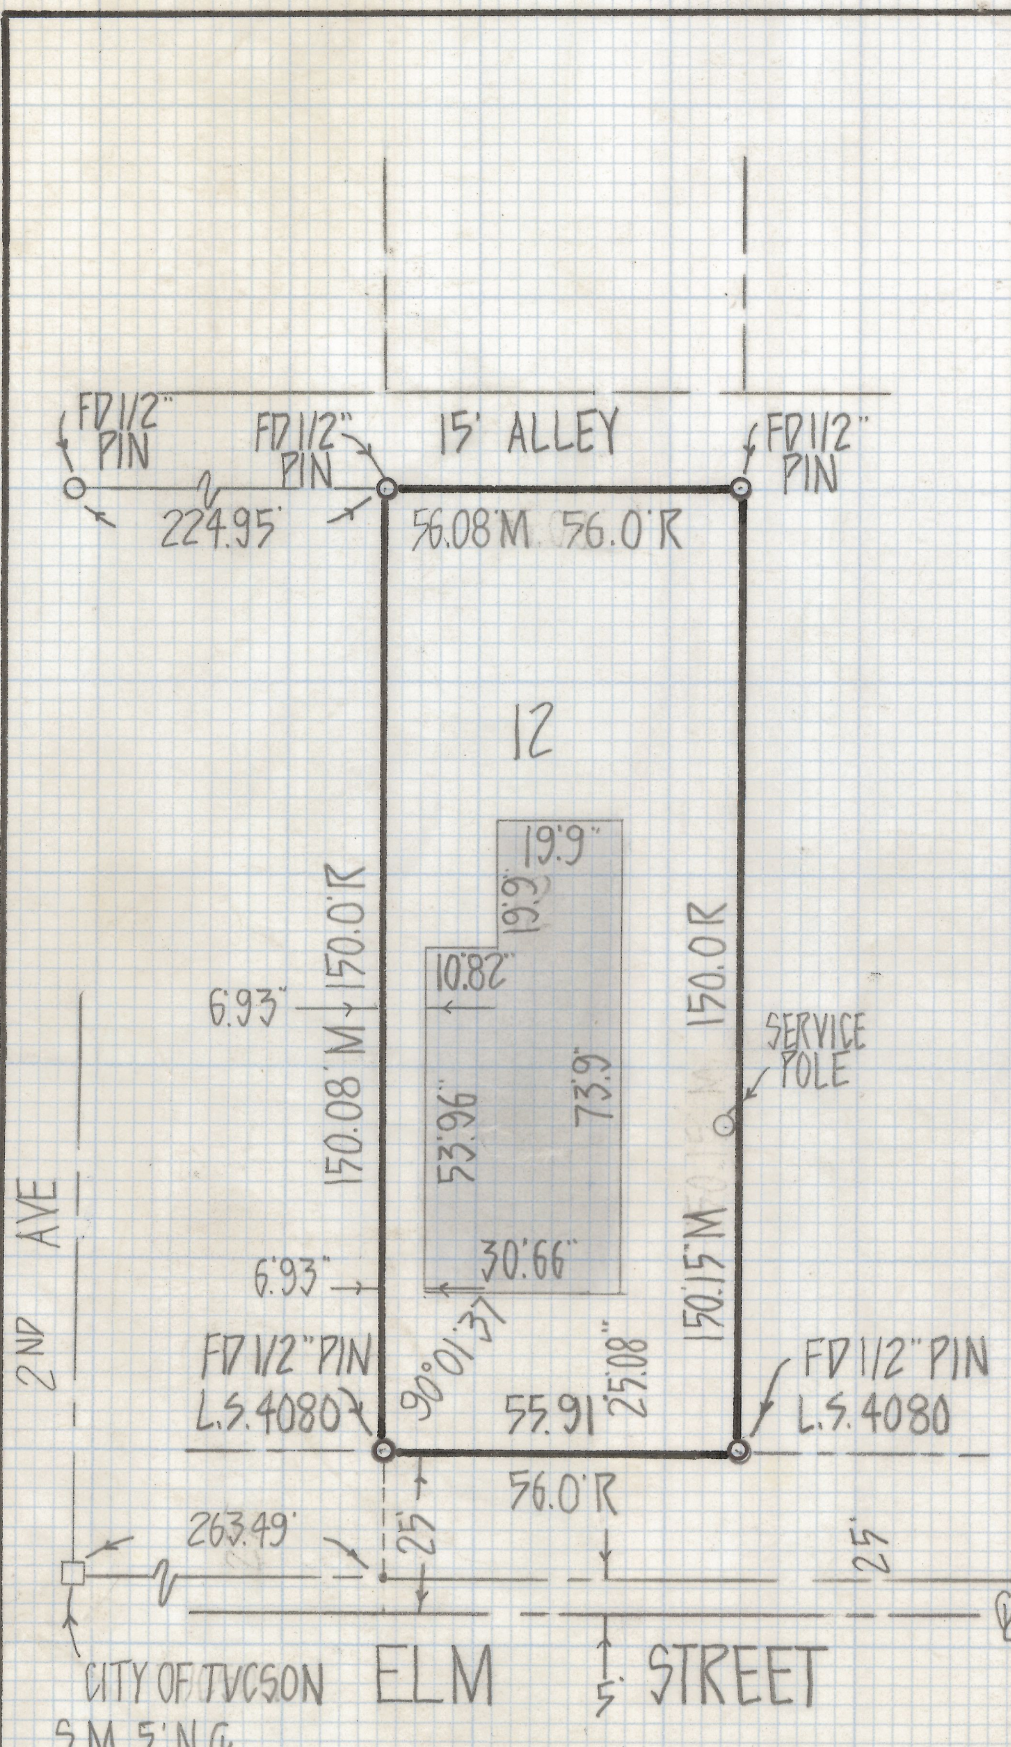

RESULTS OF SURVEY

OF LOT 12 BLOCK 24 TUCSON HEIGHTS AS RECORDED  
 IN BOOK 2 OF MAPS AND PLATS AT PAGE 18 IN THE  
 OFFICE OF THE PIMA COUNTY RECORDER PIMA  
 COUNTY ARIZONA.

NOTES

- (1) M-MEASUREMENT
- (2) R-MAP RECORD

Z-2018-596  
 ROBERT F. MELLEN  
 REGISTERED LAND SURVEYOR  
 TUCSON, ARIZONA  
 JOB #80-113

REVISED BLDG 10/9/80