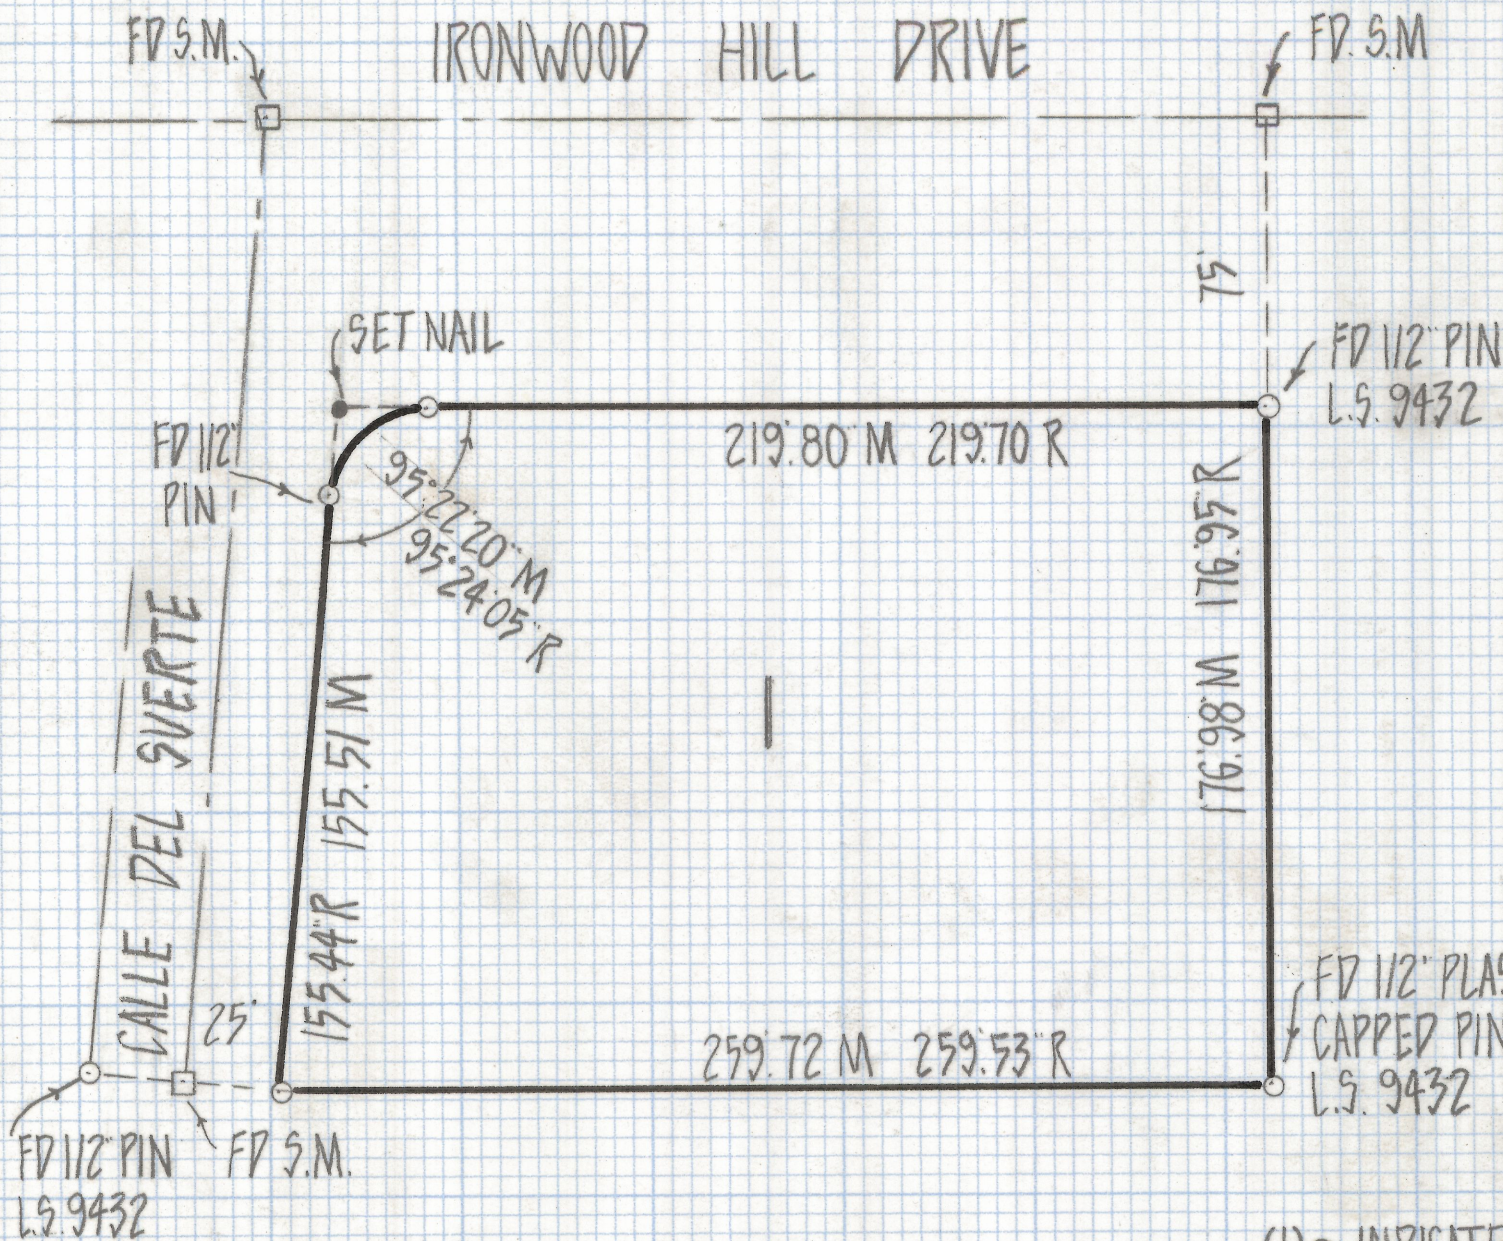

NOTES

(1) ♀ INDICATES SET 1/2" PIN MKD L.S. 4680 UNLESS NOTED

RESULTS OF SURVEY

OF LOT 1 OF VISTA DE LA SIERRA DE DIOS AS RECORDED IN BOOK 31 OF MAPS AND PLATS AT PAGE 11 IN THE OFFICE OF THE PIMA COUNTY RECORDER PIMA COUNTY ARIZONA

ROBERT F MELLEN
REGISTERED LAND SURVEYOR
TUCSON, ARIZONA
JOB # 80-126

Z-2018-608