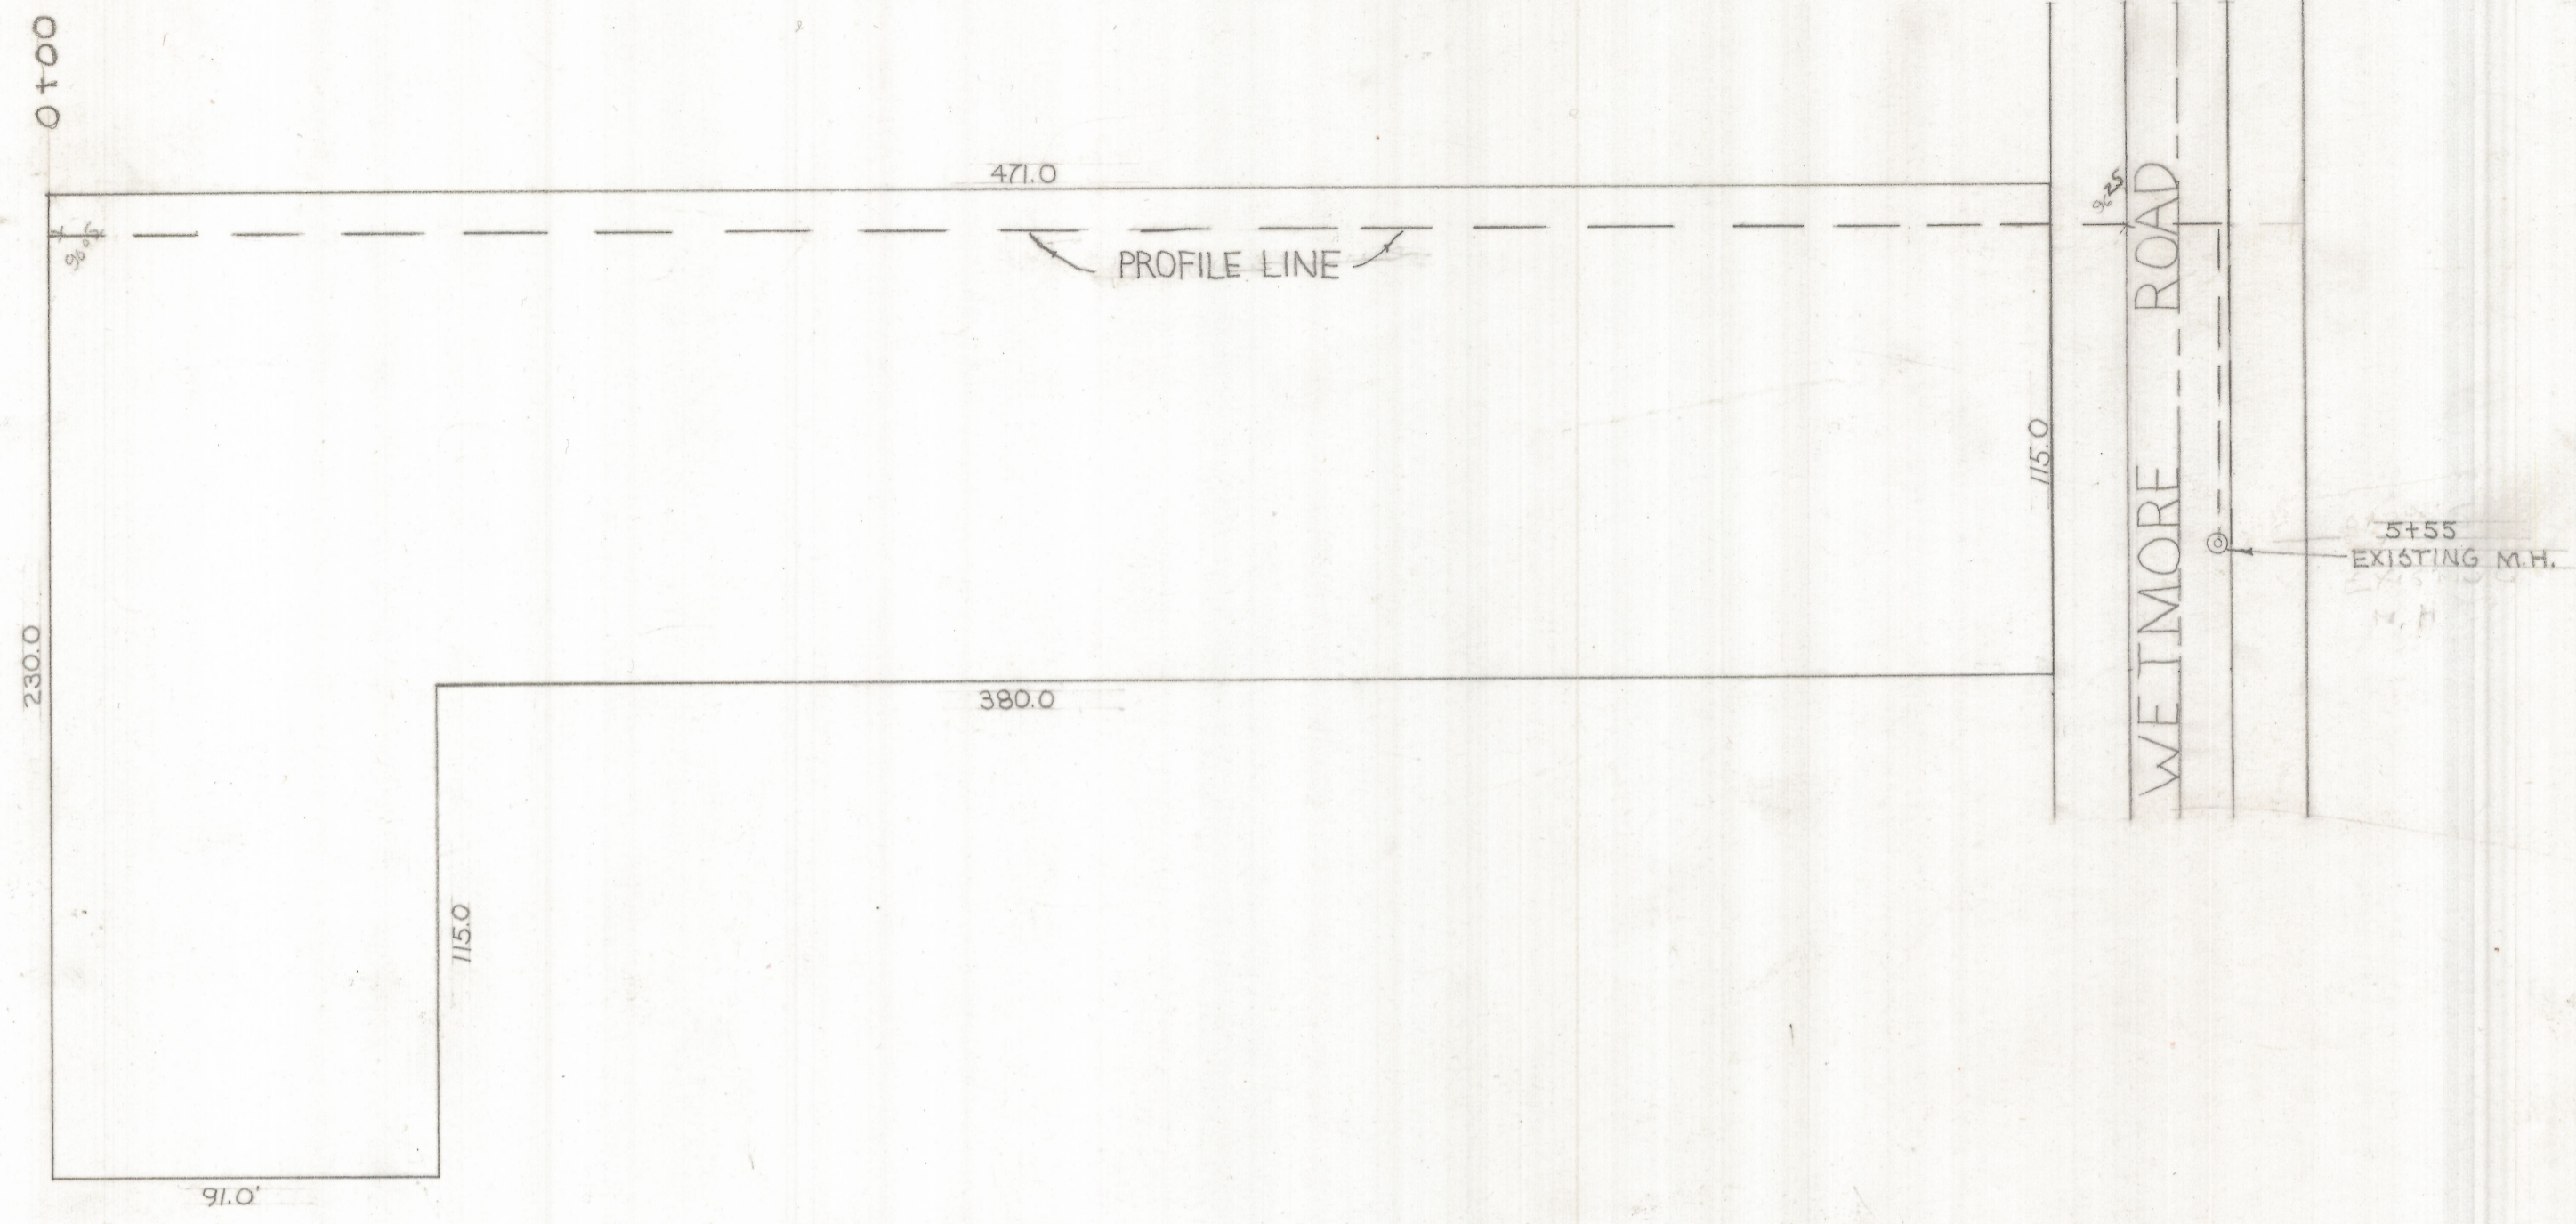

0+00 0+25 0+50 0+75 1+00 1+25 1+50 2+00 2+50 3+00 3+50 4+00 4+50 5+00 5+55

2300⁰⁰
2290⁰⁰

Z-2019-075

PROFILE OF PROPERTY AT
1454 WEST WETMORE ROAD

FEB 10, 1979 ROBERT F. MELLEN REGISTERED LAND SURVEYOR JOB# 79-23

FOR MR. ELMER MEYERS

SCALE 1" = 40' HORIZ
1" = 4' VERT

SHEET
1 OF 1