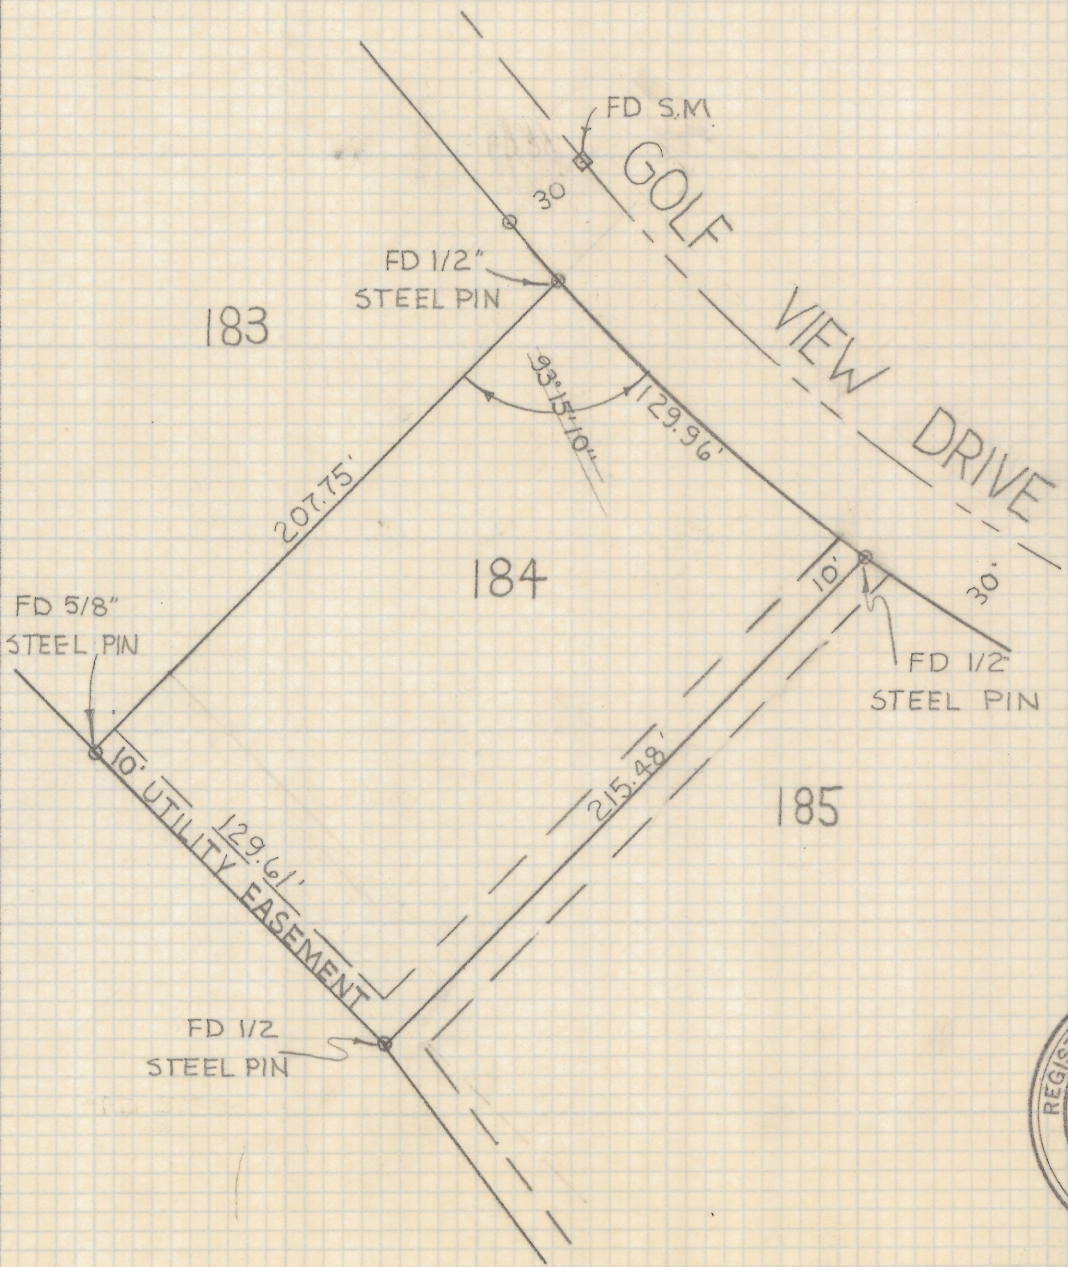

DISCLAIMER:

This unrecorded Record of Survey was donated to the City of Tucson. The City of Tucson provides this data for your personal use "as is." Additionally, the City of Tucson provides this information with the understanding that it is not guaranteed to be accurate, correct or complete and conclusions drawn from such information are the responsibility of the user.

SCALE 1"=60'

RESULTS OF SURVEY

OF LOT 184 OF ORO VALLEY ESTATES
 RECORDED IN BOOK 13 OF MAPS AND
 PLATS AT PAGE 60 AS RECORDED IN
 THE OFFICE OF THE PIMA COUNTY
 RECORDER PIMA COUNTY ARIZONA

2-2019-085

ROBERT F. MELLEN
 REGISTERED LAND SURVEYOR
 TUCSON, ARIZONA
 JOB# 79-36