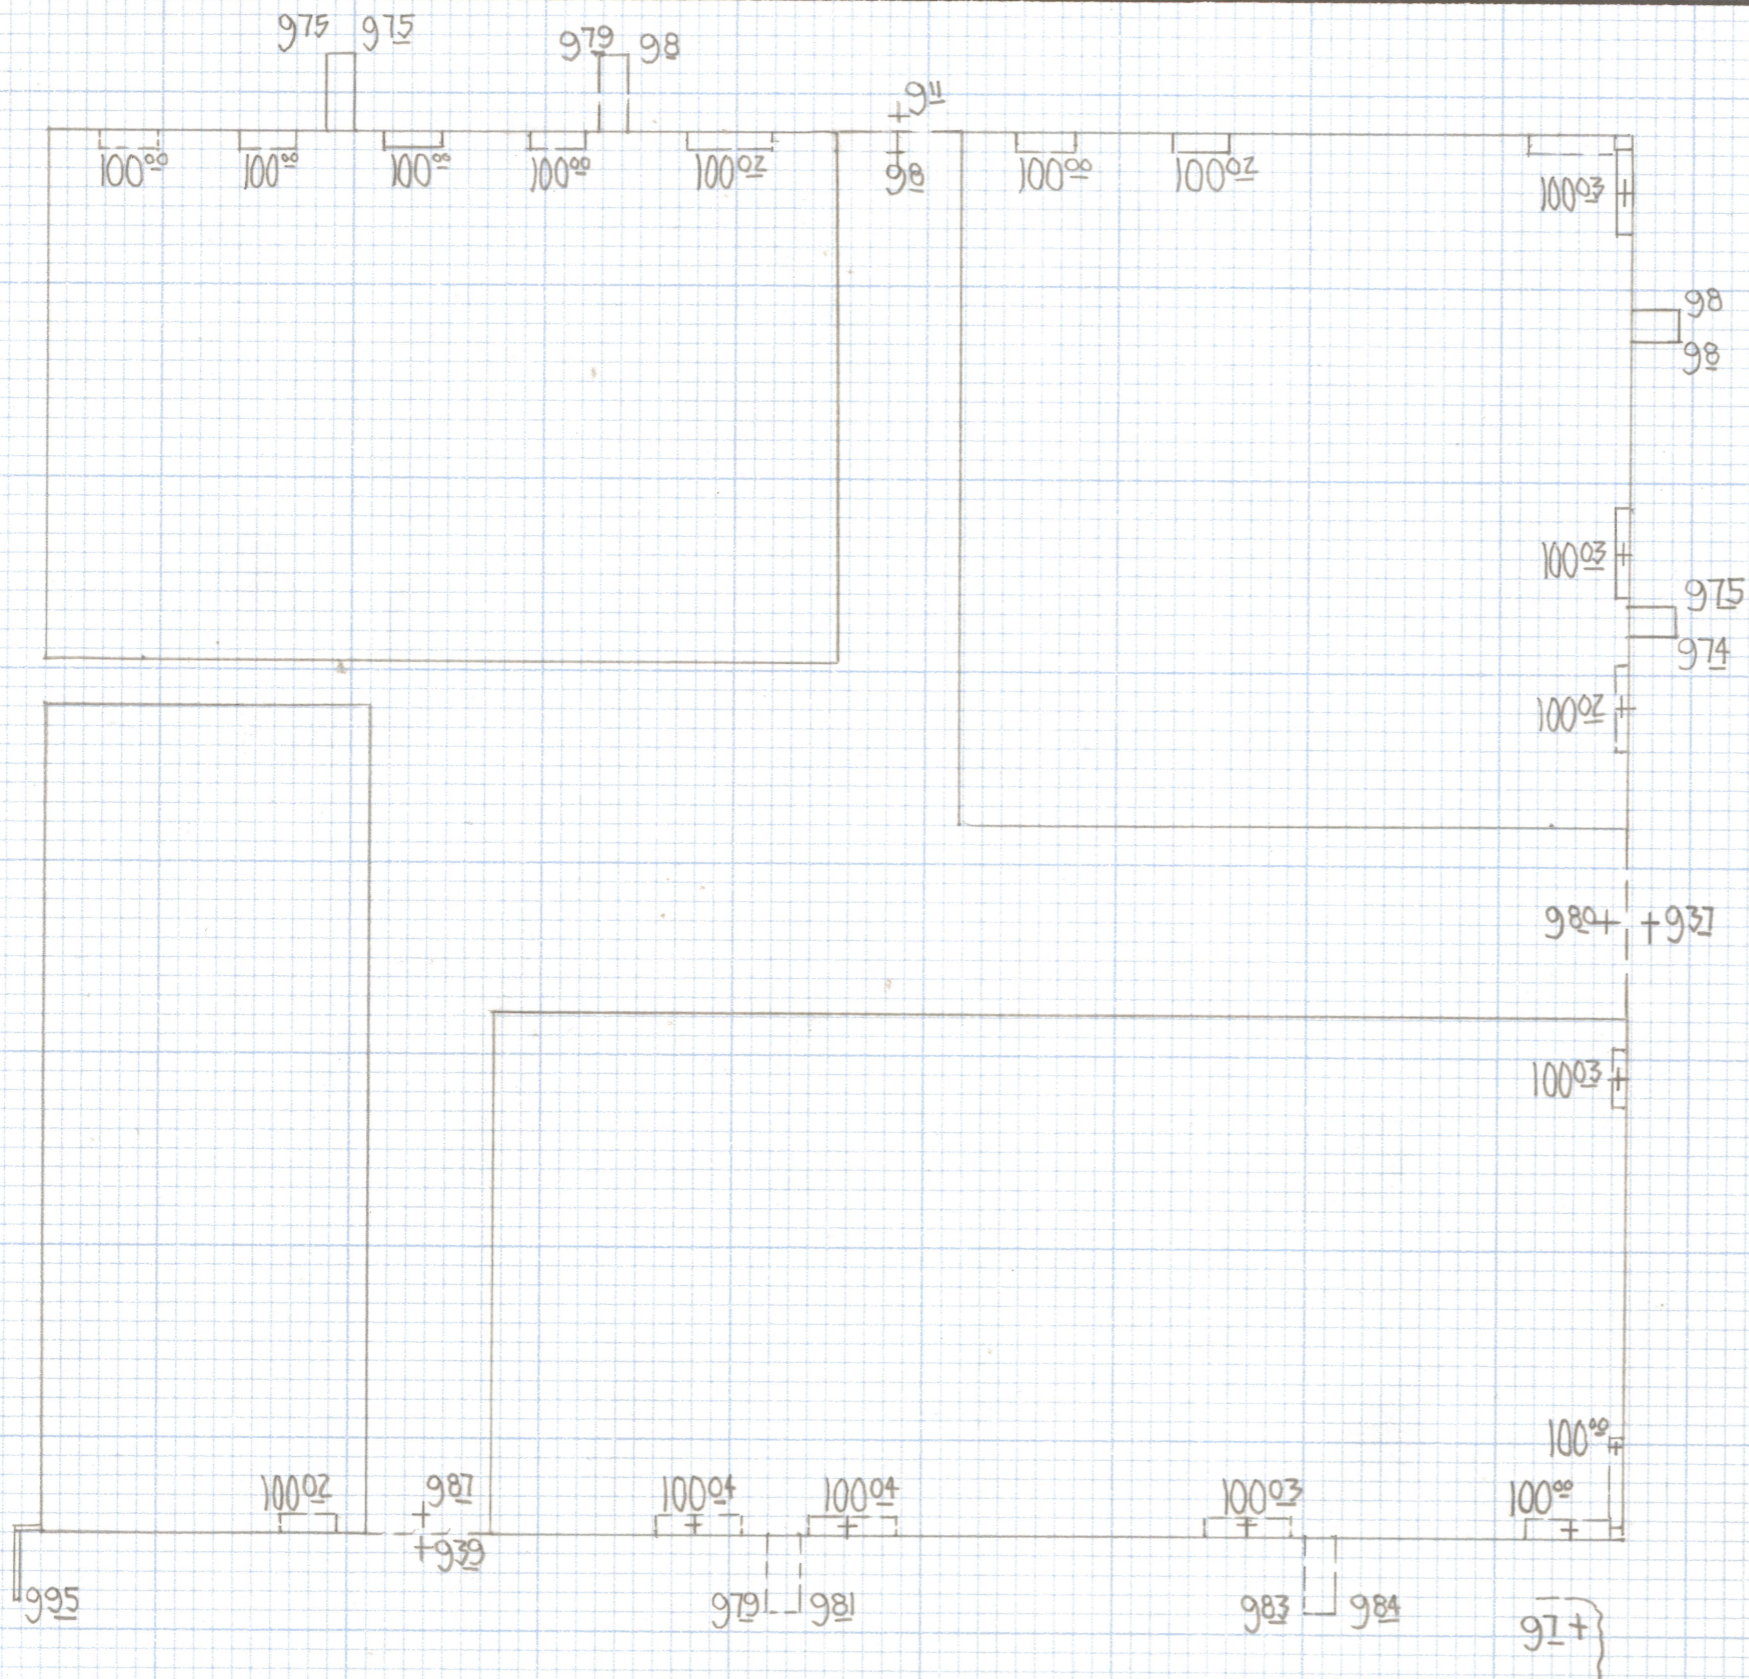

DISCLAIMER:

This unrecorded Record of Survey was donated to the City of Tucson. The City of Tucson provides this data for your personal use "as is." Additionally, the City of Tucson provides this information with the understanding that it is not guaranteed to be accurate, correct or complete and conclusions drawn from such information are the responsibility of the user.

SKETCH
OF

ROBERT F. MELLEN
REGISTERED LAND SURVEYOR
TUCSON, ARIZONA
JOB #81-78

Z-2020-278