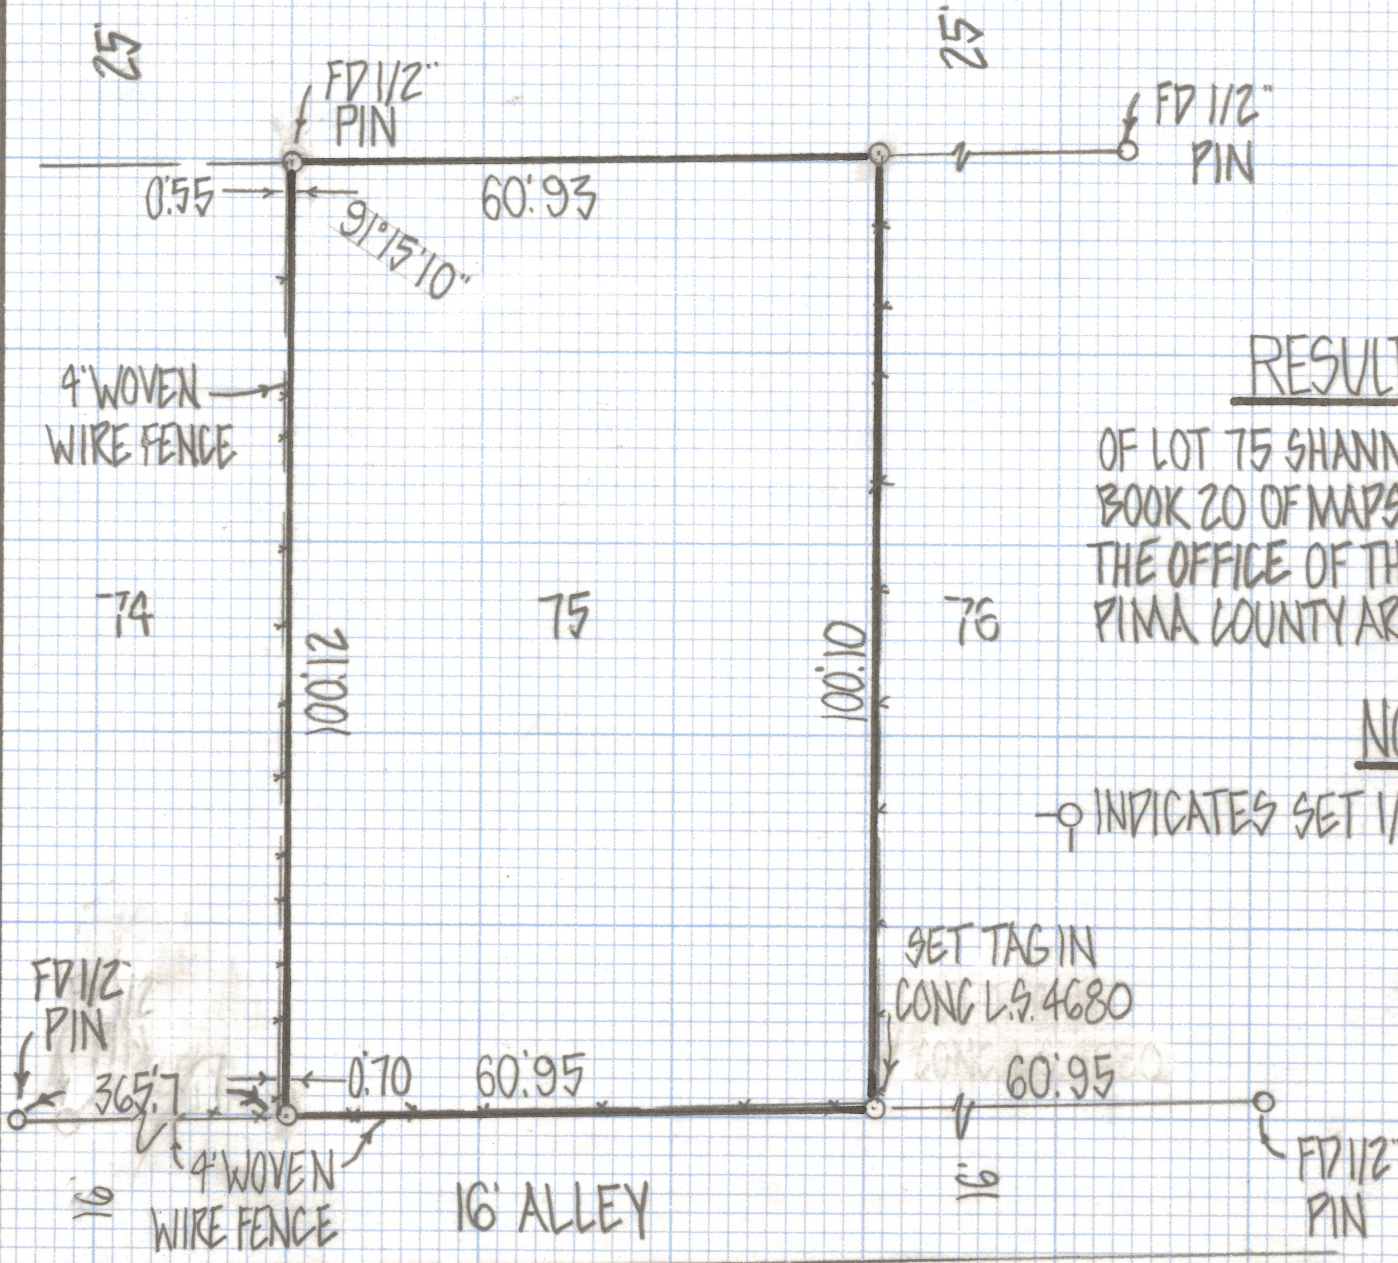

CARNAUBA STREET

RESULTS OF SURVEY

OF LOT 75 SHANNON GARDENS RECORDED IN BOOK 20 OF MAPS AND PLATS AT PAGE 79 IN THE OFFICE OF THE PIMA COUNTY RECORDER PIMA COUNTY ARIZONA

NOTES

⊙ INDICATES SET 1/2" PIN MKD L.S. 4680 UNLESS NOTED