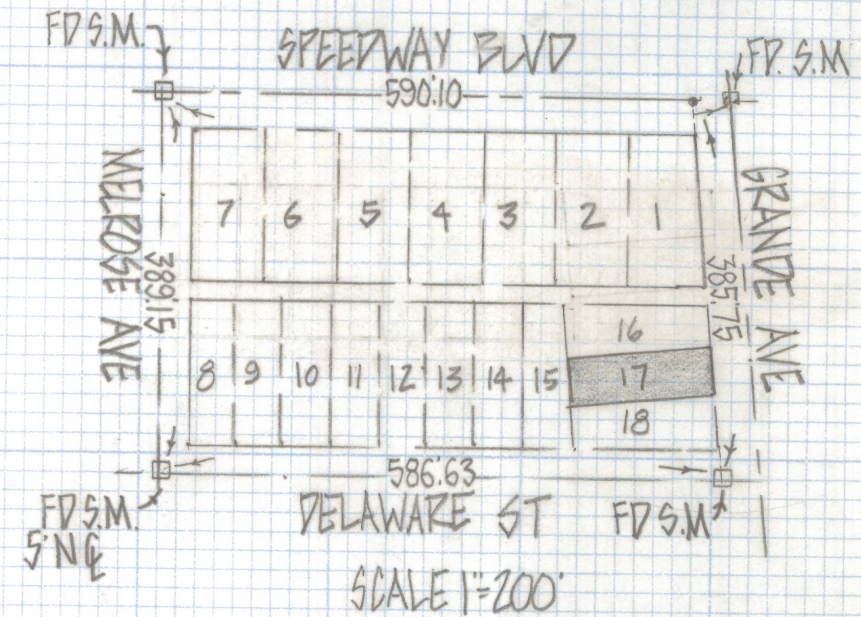

RESULTS OF SURVEY

OF LOT 17 BLOCK 1 EL RIO PARK RECORDED IN BOOK 6  
OF MAPS AND PLATS AT PAGE 17 IN THE OFFICE OF THE  
PIMA COUNTY RECORDER PIMA COUNTY ARIZONA

NOTES

(1) - INDICATES SET 1/2" PIN MKD L.S. 4680 UNLESS NOTED