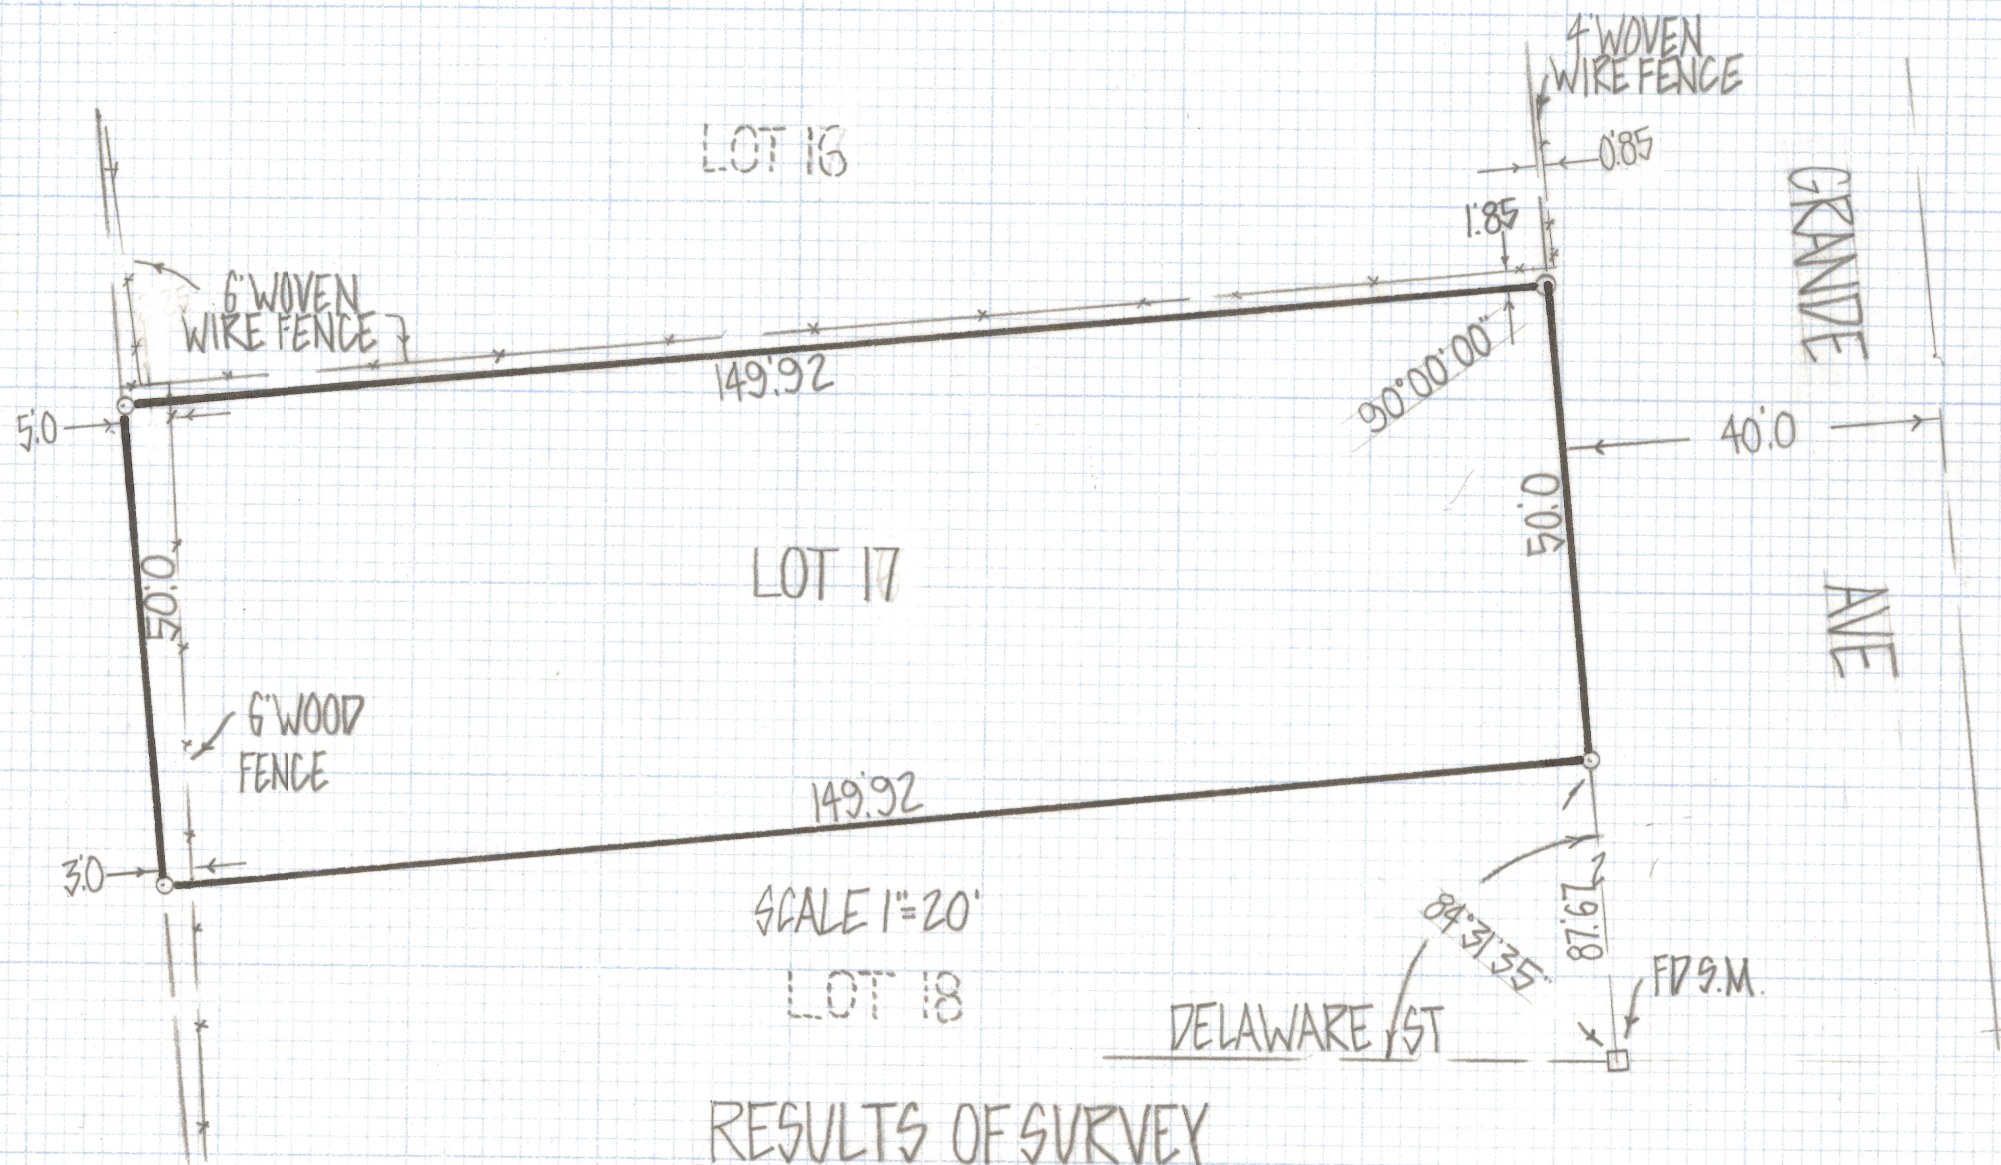

# **DISCLAIMER:**

**This unrecorded Record of Survey was donated to the City of Tucson. The City of Tucson provides this data for your personal use "as is." Additionally, the City of Tucson provides this information with the understanding that it is not guaranteed to be accurate, correct or complete and conclusions drawn from such information are the responsibility of the user.**

RESULTS OF SURVEY

OF LOT 17 BLOCK 1 EL RIO PARK RECORDED IN BOOK 6  
OF MAPS AND PLATS AT PAGE 17 IN THE OFFICE OF THE  
PIMA COUNTY RECORDER PIMA COUNTY ARIZONA

NOTES

(1) - INDICATES SET 1/2" PIN MKD L.S. 4680 UNLESS NOTED

ROBERT F. MELLEN  
REGISTERED LAND SURVEYOR  
TUCSON, ARIZONA  
JOB# 81-134