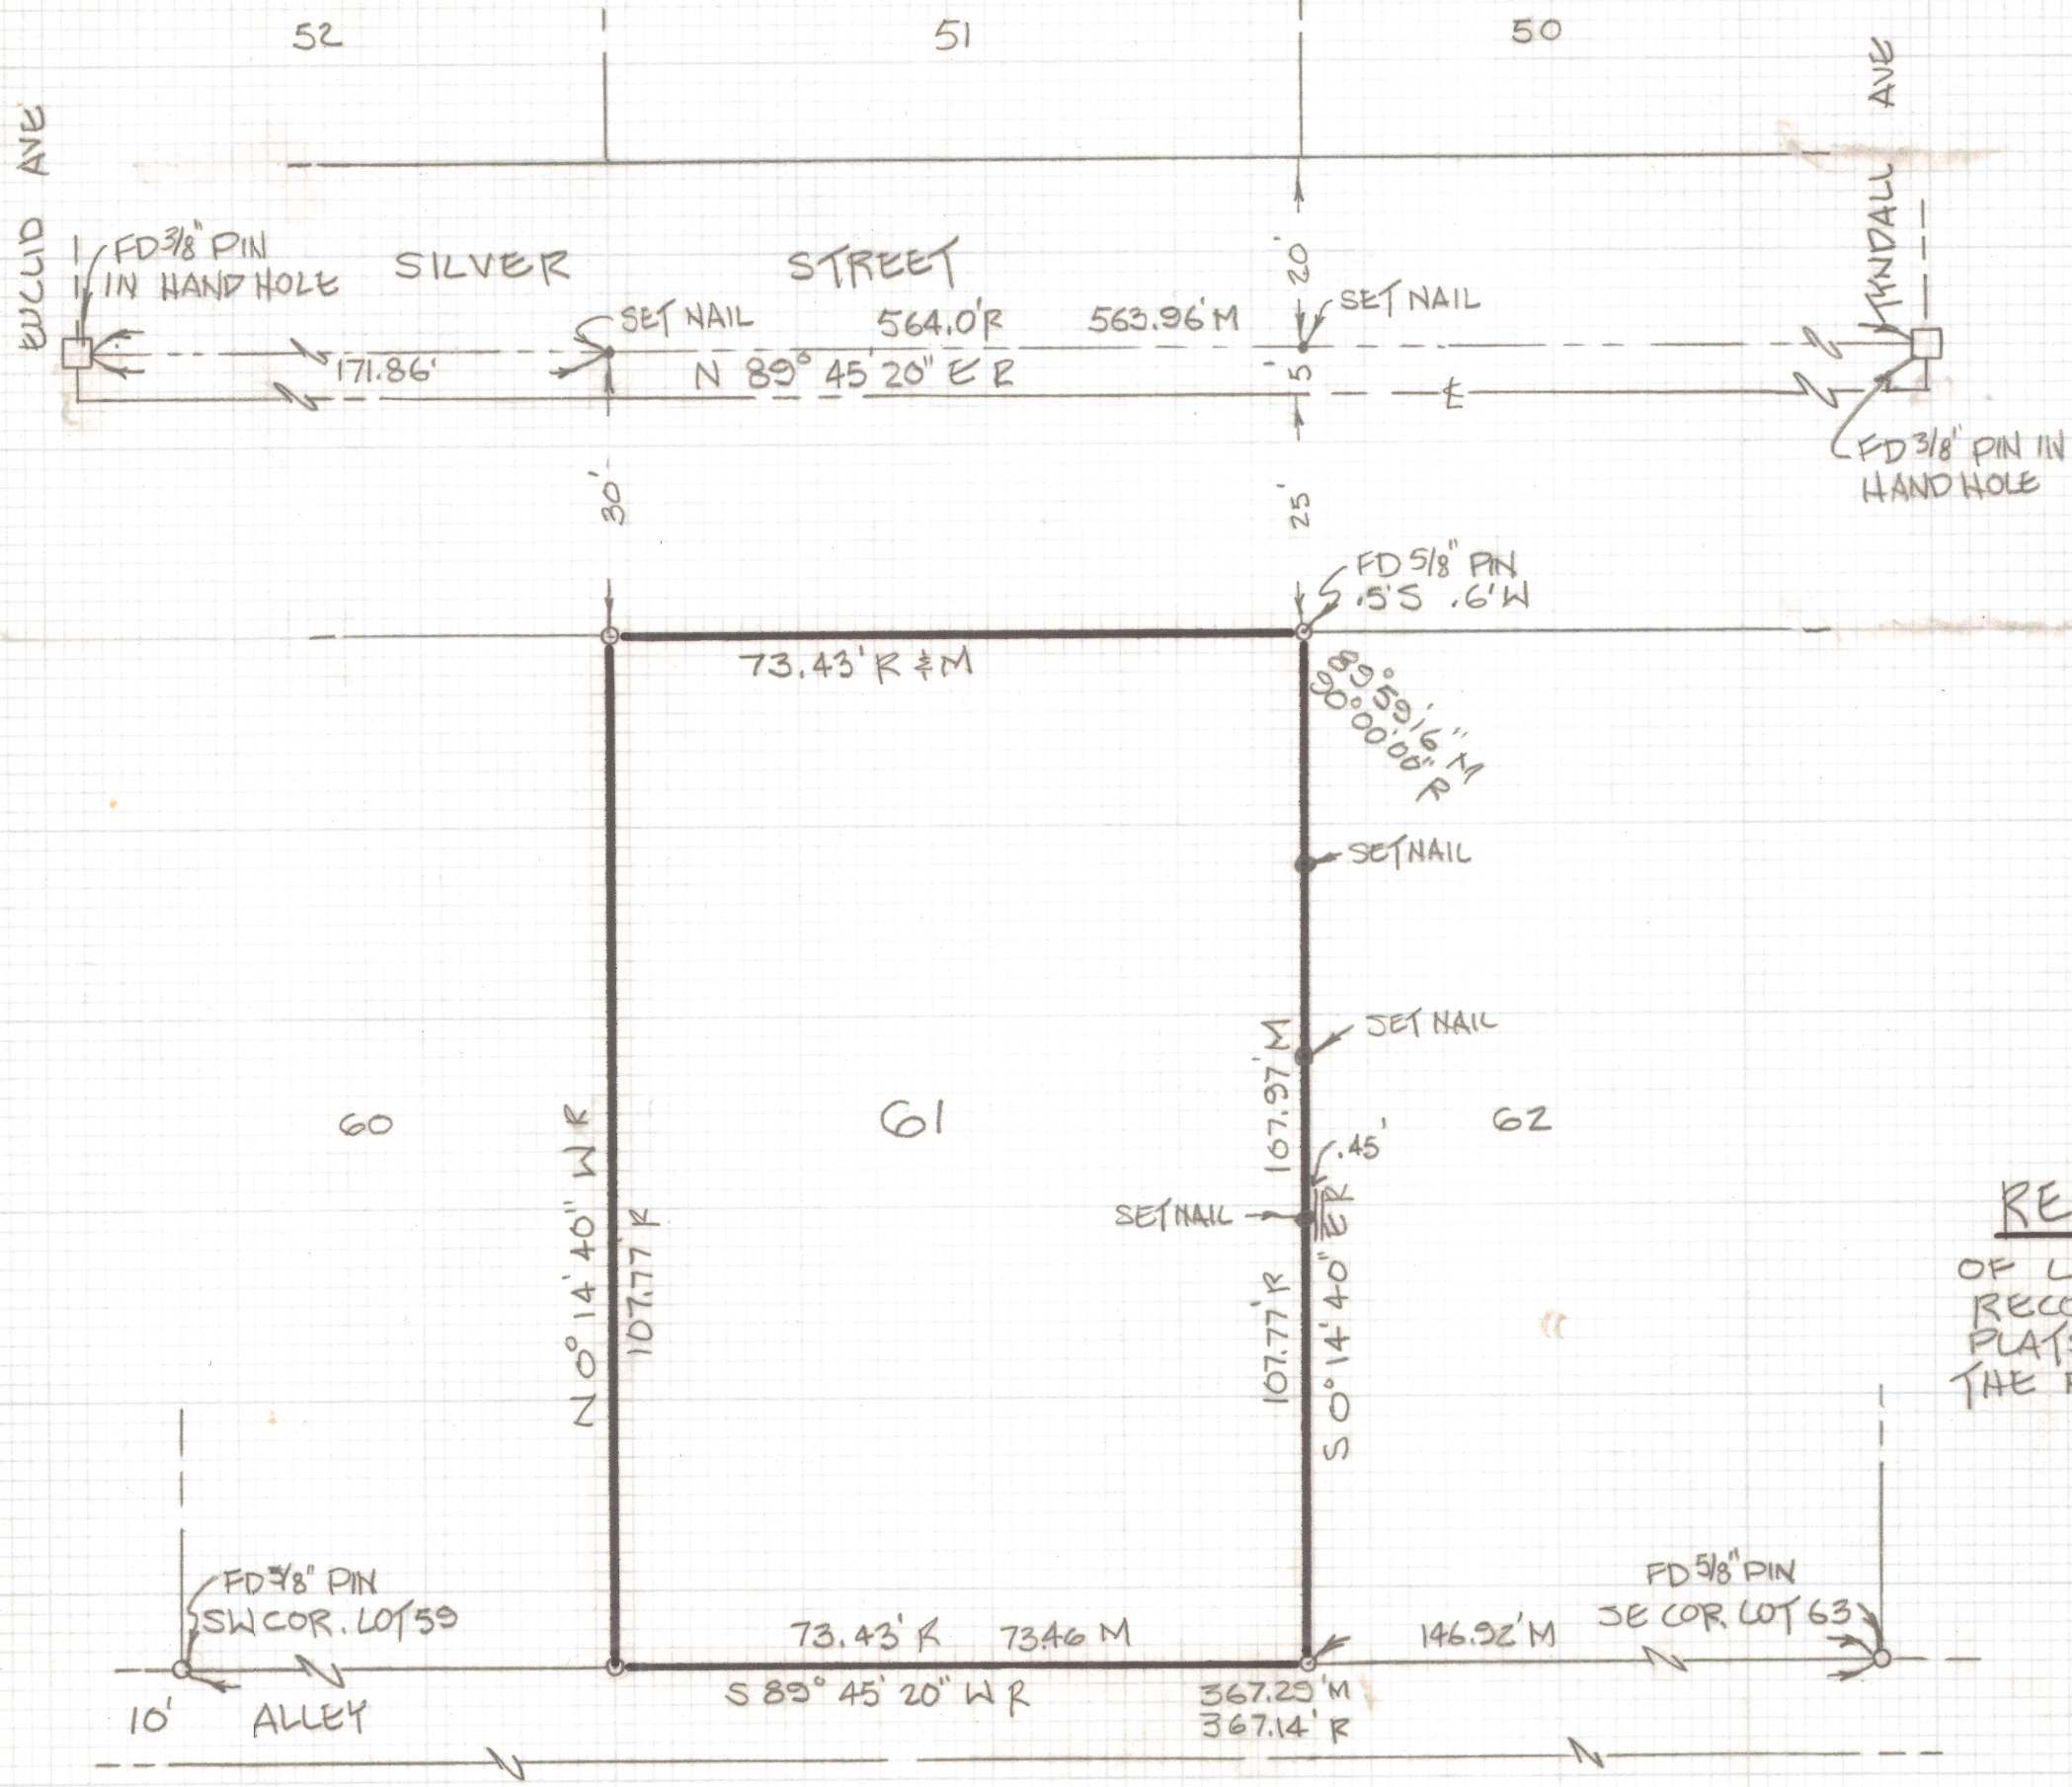

NOTES:

- (1) ϕ - INDICATES 1/2" STEEL PIN MKD LS 4680 SET UNLESS NOTED
- (2) R - MAP OR DEED RECORD
- (3) M - MEASURED

RESULTS OF SURVEY

OF LOT 61 OF OCOTILLO PARK AS RECORDED IN BOOK 10 OF MAPS AND PLATS AT PAGE 92 IN THE OFFICE OF THE PIMA COUNTY RECORDER, PIMA COUNTY, ARIZONA.

ROBERT F. MELLEN
REGISTERED LAND SURVEYOR
TUCSON, ARIZONA
JOB 87-72