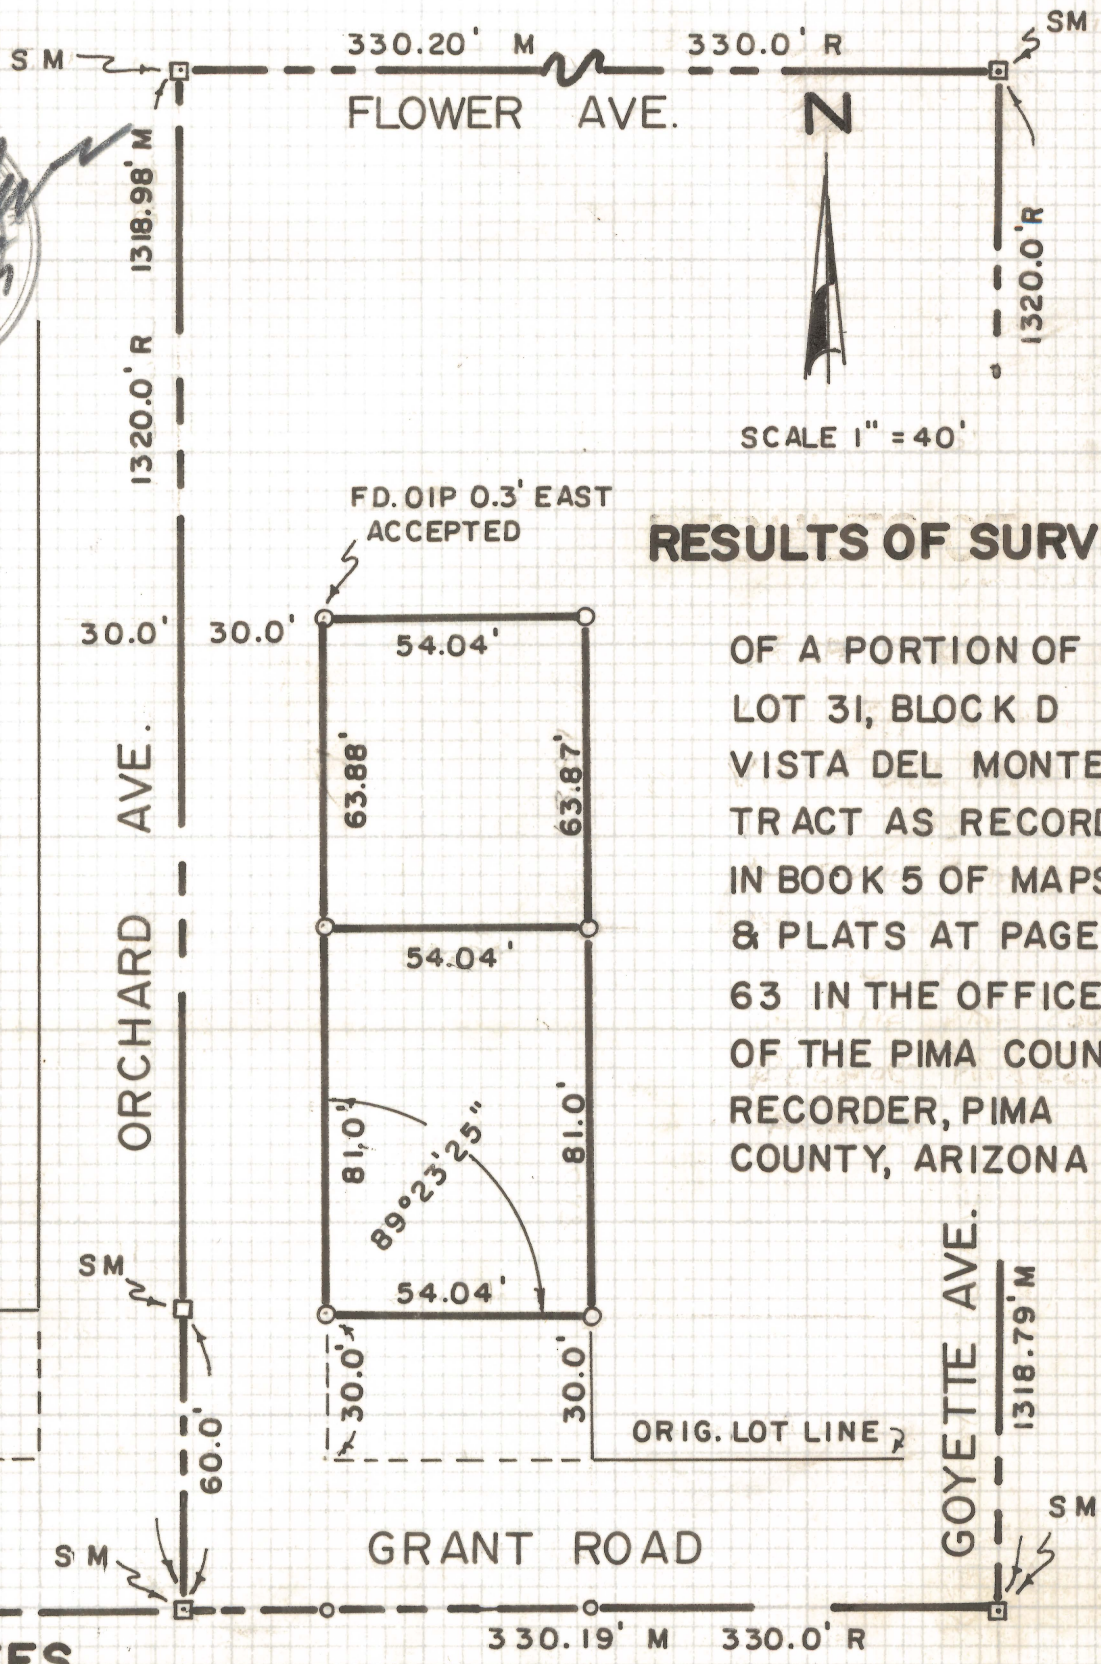

# **DISCLAIMER:**

**This unrecorded Record of Survey was donated to the City of Tucson. The City of Tucson provides this data for your personal use "as is." Additionally, the City of Tucson provides this information with the understanding that it is not guaranteed to be accurate, correct or complete and conclusions drawn from such information are the responsibility of the user.**

**RESULTS OF SURVEY**

OF A PORTION OF  
 LOT 31, BLOCK D  
 VISTA DEL MONTE  
 TRACT AS RECORDED  
 IN BOOK 5 OF MAPS  
 & PLATS AT PAGE  
 63 IN THE OFFICE  
 OF THE PIMA COUNTY  
 RECORDER, PIMA  
 COUNTY, ARIZONA

**NOTES**

- (1)  INDICATES 1/2" STEEL PIN SET
- (2) M - MEASURED R - RECORD
- (3) SM - CITY OF TUCSON SURVEY MON.

ROBERT F. MELLEN  
 REGISTERED LAND SURVEYOR  
 TUCSON, ARIZONA  
 JOB # 77-72  
 APRIL 1977